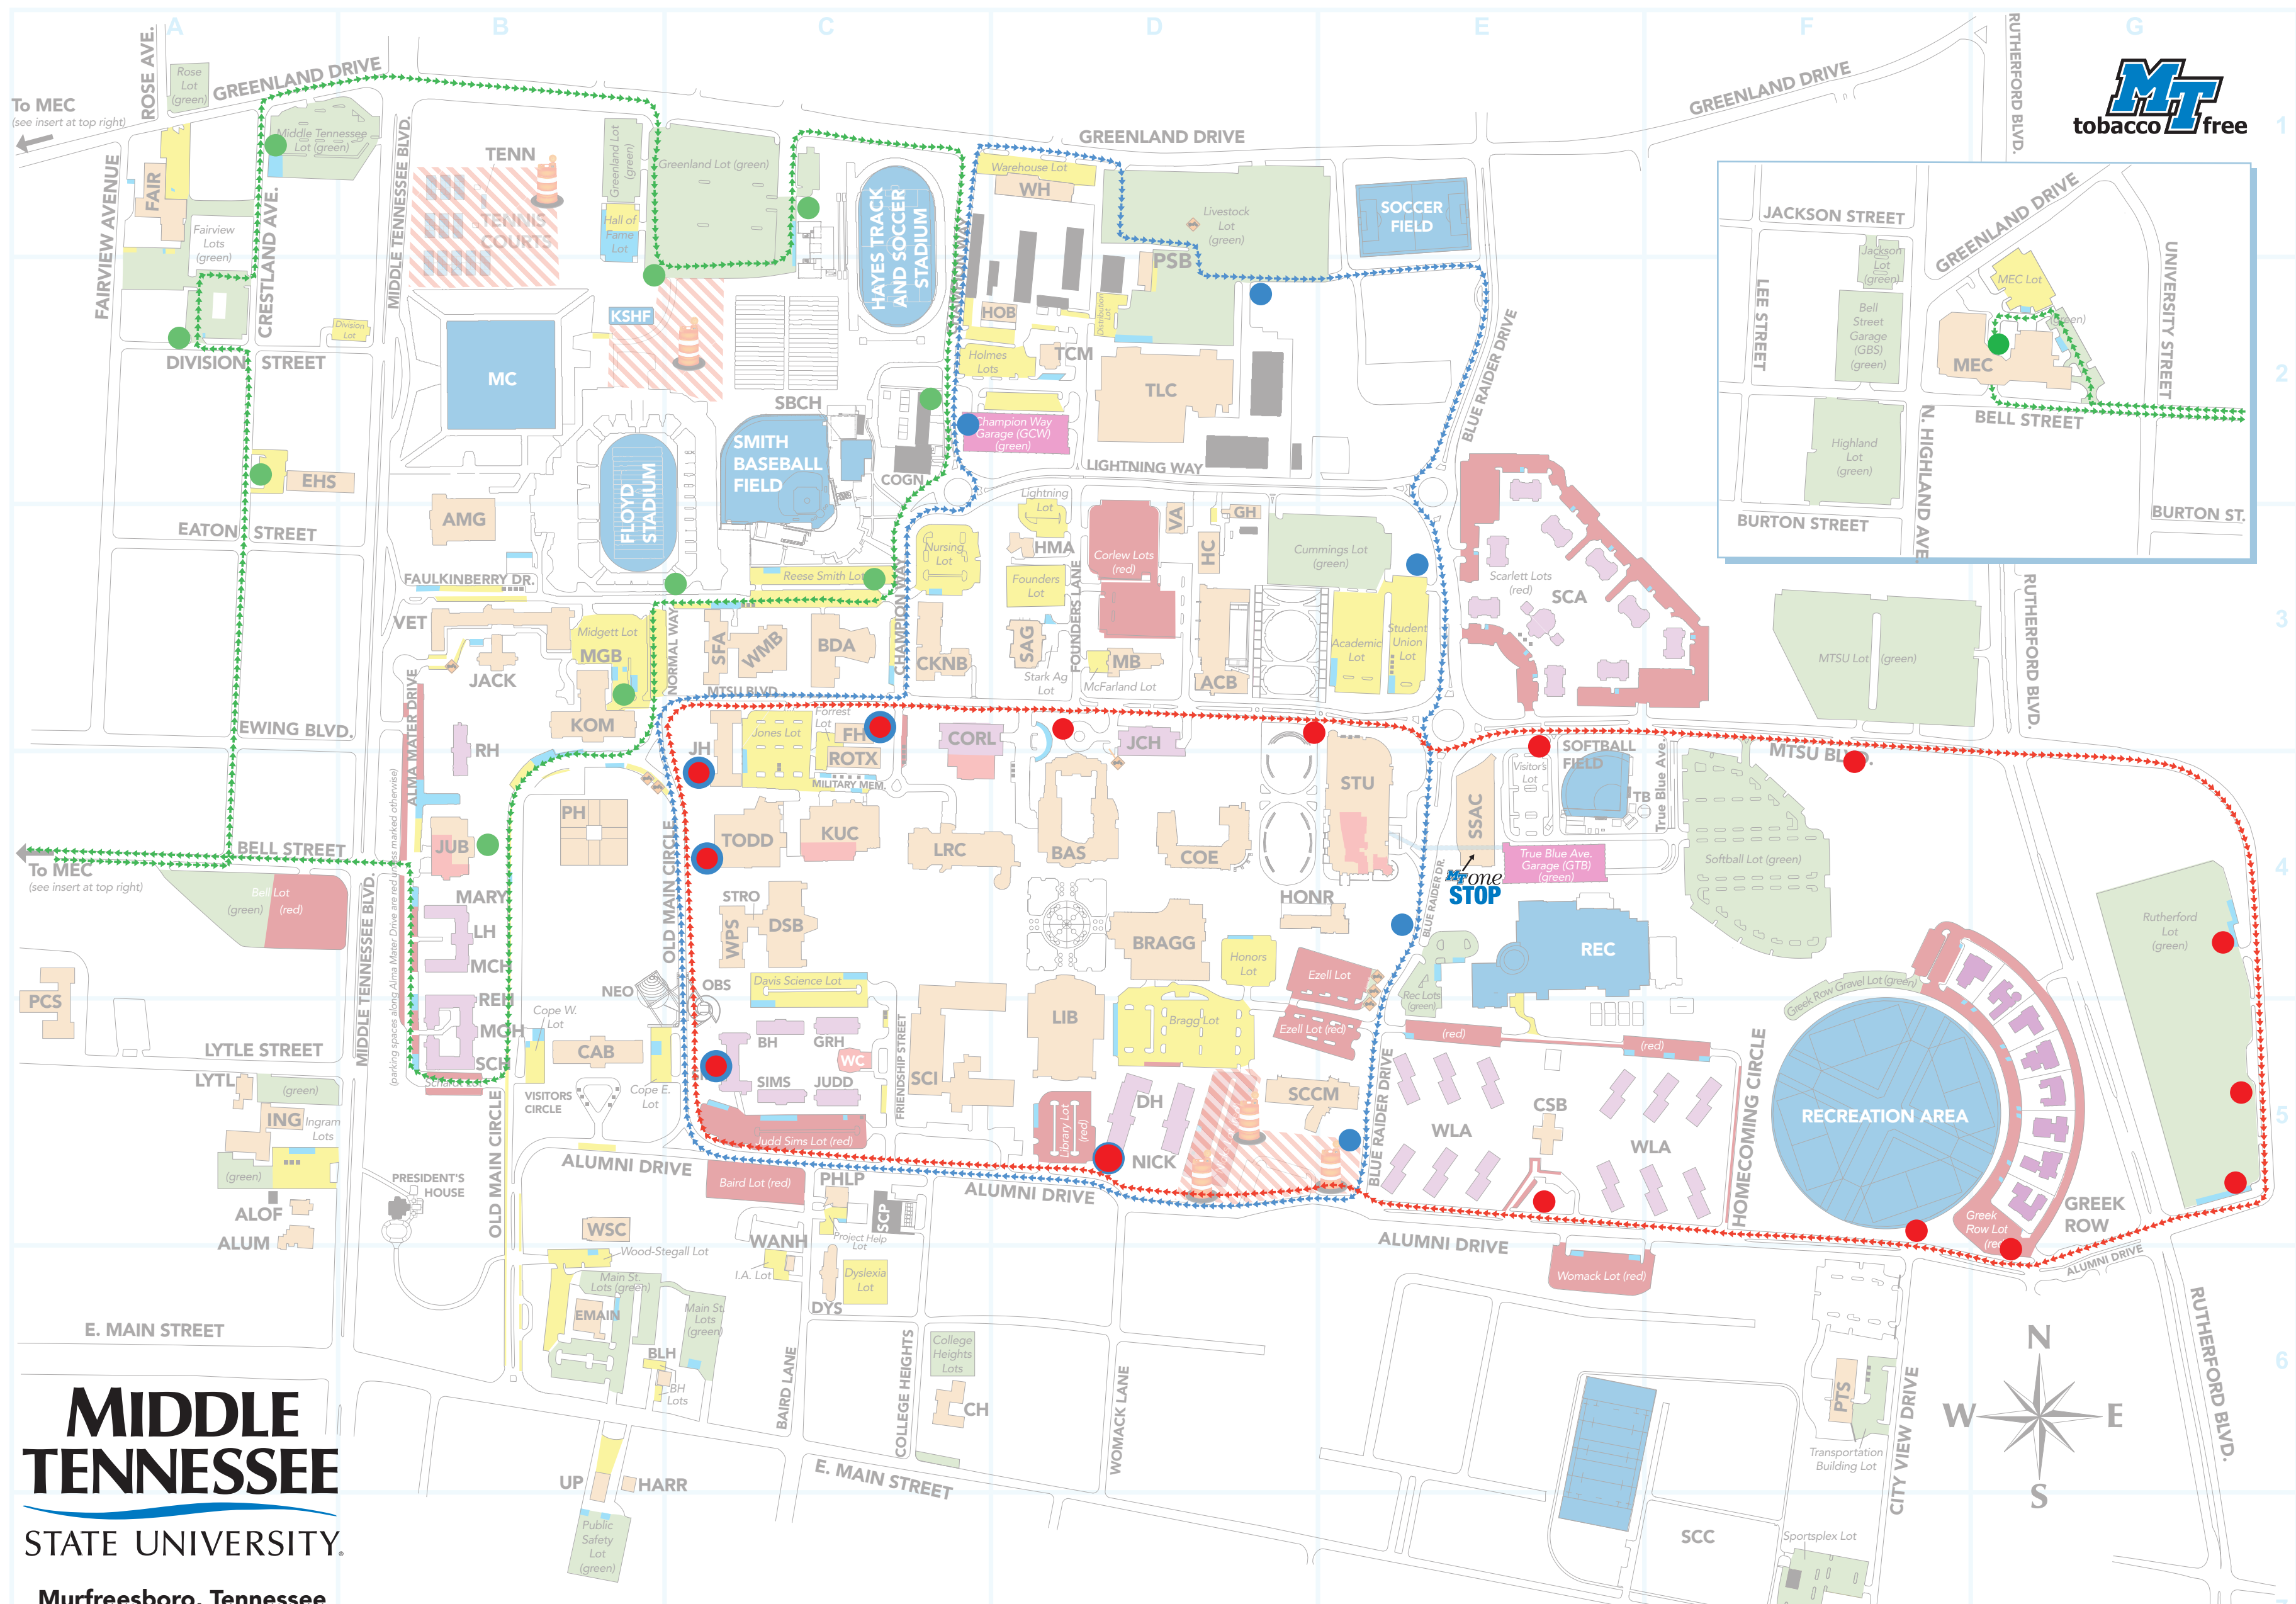

2023-2024 Raider Xpress Routes

Campus Map Legend (addresses shown are for location only, NOT mailing)

- ACB Academic Classroom Building, 1751 MTSU Boulevard, **D3**
- ALOF Alumni Office, 2263 Middle Tennessee Boulevard, **A5**
- ALUM Alumni House, 2259 Middle Tennessee Boulevard, **A5**
- AMG Alumni Memorial Gym, 2610 Middle Tennessee Boulevard, **B3**
- BAS Business and Aerospace Building, 1642 MTSU Boulevard, **D4**
- BDA Boutwell Dramatic Arts Building, 615A-615B Champion Way, **C3**
- BH Beasley Hall, 323 Friendship Street, **C5**
- BLH Black House, 1417 East Main Street, **C6**
- BRAGG John Bragg Media and Entertainment Building, 1735 Blue Raider Drive, **D4**
- CAB Cope Administration Building, 315 Visitor's Circle, **B5**
- CH College Heights Building, 1601 East Main Street, **C6**
- CKNB Cason-Kennedy Nursing Building, 610 Champion Way, **C3**
- COE College of Education Building, 1756 MTSU Boulevard, **D4**
- COGN Central Utility Plant/Cogeneration Plant, 729 Champion Way, **C2**
- CORL Corlew Hall, 1634 MTSU Boulevard, **C3**
- CSB Central Services Building, 1835 Alumni Drive, **E5**
- DH Deere Hall, 1619 Alumni Drive, **D5**
- DSB Davis Science Building, 422 Old Main Circle, **C4**
- DYS Tennessee Center for the Study and Treatment of Dyslexia, 200 North Baird Lane, **C6**
- EHS Ellington Human Sciences Building, 2623 Middle Tennessee Boulevard, **A2**
- EMAIN 1403 East Main Street, **B6**
- FAIR Fairview Building, 820 Fairview Avenue, **A1**
- FH Forrest Hall, 543 Champion Way, **C3**
- GH Greenhouse, 1724 Lightning Way, **D3**
- GRH Gracy Hall, 321 Friendship Street, **C5**
- HARR Harrison House, 1416 East Main Street, **B6**
- HC Horticulture Facility, 1714 Lightning Way, **D3**
- HMA Housing Maintenance Annex, 657 Founders Lane, **D3**
- HOB Holmes Building (Maintenance Complex), 836 Champion Way, **D2**
- HONR Paul W. Martin Sr. Honors Building, 1737 Blue Raider Drive, **D4**
- ING Sam H. Ingram Building, 2269 Middle Tennessee Boulevard, **A5**
- JACK Tom H. Jackson Building, 628 Alma Mater Drive, **B3**
- JCH Jim Cummings Hall, 1744 MTSU Boulevard, **D3**
- JH Jones Hall, 624 Old Main Circle, **C3**
- JUB James Union Building, 516 Alma Mater Drive, **B4**
- JUDD Judd Hall, 217 Friendship Street, **C5**
- KOM Kirksey Old Main, 612 Old Main Circle, **B3**
- KSHF Emmett and Rose Kennon Sports Hall of Fame, 1320 Greenland Drive, **B2**
- KUC Keathley University Center, 1524 Military Memorial, **C4**
- LH Lyon Hall, 414 Alma Mater Drive, **B4**
- LIB James E. Walker Library, 1611 Alumni Drive, **D5**
- LRC Ned McWherter Learning Resources Center, 1558 Military Memorial, **C4**
- LYTL Lytle House, 1114 East Lytle Street, **A5**
- MARY Miss Mary Hall, 414 Alma Mater Drive, **B4**
- MB McFarland Building, 654 Founders Lane, **D3**
- MC Murphy Center, 2650 Middle Tennessee Boulevard, **B2**
- MCH McHenry Hall, 414 Alma Mater Drive, **B4**
- MEC Andrew Woodfin Miller, Sr. Education Center, 503 Bell Street, (See inset at top right)
- MGB E.W. Midgett Building, 612 Old Main Circle, **B3**
- MOH Monohan Hall, 312 Alma Mater Drive, **B5**
- NEO Naked Eye Observatory, 346 Old Main Circle, **B4**
- NICK Nicks Hall, 1715 Alumni Drive, **D5**
- OBS Observatory, 346 Old Main Circle, **C5**
- PCS Homer Pittard Campus School, 923 East Lytle Street, **A4**
- PH Peck Hall, 537 Old Main Circle, **B4**
- PHLP Project Help, 206 North Baird Lane, **C5**
- PSB Printing Services Building, 1756 Greenland Drive, **D2**
- PTS Parking and Transportation Services, 205 City View Drive, **F6**
- REC Health, Wellness, and Recreation Center (Health Services located inside the HWRC), 1848 Blue Raider Drive, **E4**
- REH Reynolds Hall, 312 Alma Mater Drive, **B5**
- RH Rutledge Hall, 526 Alma Mater Drive, **B3**
- ROTX ROTC Annex, 531 Champion Way, **C4**
- SAG Stark Agriculture Center, 651 Founders Lane, **D3**
- SBCH Stephen B. Smith Baseball Clubhouse, 641 Champion Way, **C2**
- SCA Scarlett Commons Apartments 1-9, 1858 MTSU Boulevard, **E3**
- SCC Sports Club Complex, 2111 East Main Street, **F7**
- SCCM School of Concrete and Construction Management, 1723 Blue Raider Drive, **D5**
- SCH Schardt Hall, 312 Alma Mater Drive, **B5**
- SCI Science Building, 440 Friendship Street, **C5**
- SCP Satellite Chiller Plant, 215 College Heights, **C5**
- SFA Saunders Fine Arts Building, 629 Normal Way, **C3**
- SIMS Sims Hall, 215 Friendship Street, **C5**
- SL Soils Lab, **C6**
- SMH Smith Hall, 318 Old Main Circle, **C5**
- SSAC Student Services and Admissions Center, 1860 Blue Raider Drive, **E4**
- STRO Strobel Lobby, **C4**
- STU Student Union Building, 1768 MTSU Boulevard, **E4**
- TB Telescope Building, 1852 MTSU Boulevard, **F4**
- TENN Buck Bouldin Tennis Center, 1210 Greenland Drive, **B1**
- TCM Telecommunications Building, 732 Champion Way, **D2**
- TLC Tennessee Livestock Center, 1720 Greenland Drive, **D2**
- TODD Andrew L. Todd Hall, 542 Old Main Circle, **C4**
- UP University Police, 1412 East Main Street, **B6**
- VA Vocational Agriculture, 1704 Lightning Way, **D3**
- VET Voorhies Engineering Technology, 1212 Faulkinberry Drive, **B3**
- WANH Internal Audit (Wansley House), 209 North Baird Lane, **C6**
- WC Woodmore (featuring Chris Young Café), 319 Friendship Street, **C5**
- WH Warehouse (Maintenance Complex), 1672 Greenland Drive, **D1**
- WLA Womack Lane Apartments A-L, 1815 Alumni Drive, **E5**
- WMB Wright Music Building, 1439 Faulkinberry Drive, **C3**
- WPS Wisner-Patten Science Hall, 422 Old Main Circle, **C4**
- WSC Wood-Stegall Center (Development and University Advancement), 120 Old Main Circle, **B5**