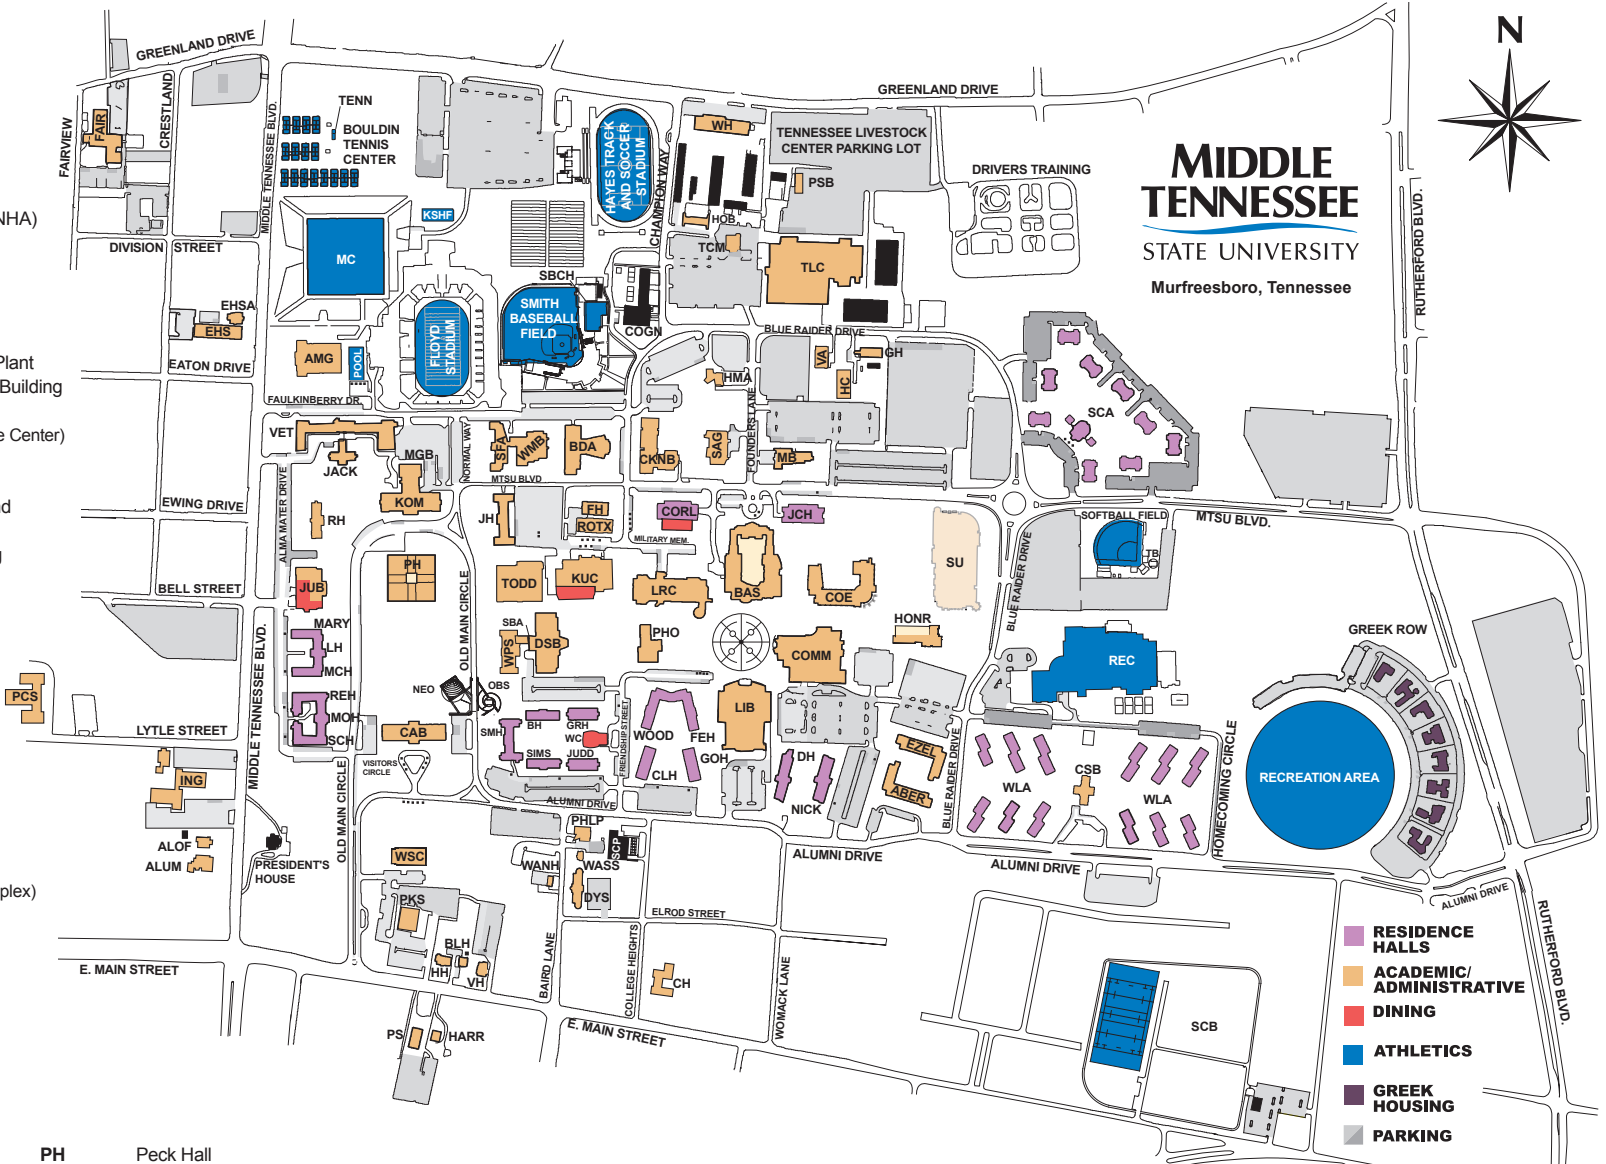

Campus Map Legend

- ABER** Abernathy Hall
- ALOF** Alumni Office
- ALUM** Alumni House
- AMG** Alumni Memorial Gym
- BAS** Business and Aerospace Building
- BDA** Boutwell Dramatic Arts Building
- BH** Beasley Hall
- BLH** Black House, 1417 E. Main (TCWNHA)
- CAB** Cope Administration Building
- CH** College Heights Building
- CKNB** Cason-Kennedy Nursing Building
- CLH** Clement Hall
- COE** College of Education Building
- COGN** Central Utility Plant/Cogeneration Plant
- COMM** John Bragg Mass Communication Building
- CORL** Corlew Hall
- CSB** Central Services Building (Day Care Center)
- DH** Deere Hall
- DSB** Davis Science Building
- DYS** Tennessee Center for the Study and Treatment of Dyslexia
- EHS** Ellington Human Sciences Building
- EHSA** Ellington Human Sciences Annex
- EZEL** Ezell Hall
- FAIR** Fairview Building
- FEH** Felder Hall
- FH** Forrest Hall
- GH** Greenhouse
- GOH** Gore Hall
- GRH** Gracy Hall
- HARR** Harrison House, 1416 E. Main (Center for Historic Preservation)
- HC** Horticulture Facility
- HH** Haynes House, 1411 E. Main
- HMA** Housing Maintenance Annex
- HOB** Holmes Building (Maintenance Complex)
- HONR** Paul W. Martin Sr. Honors Building
- ING** Sam H. Ingram Building
- JACK** Tom H. Jackson Building
- JCH** Jim Cummings Hall
- JH** Jones Hall
- JUB** James Union Building
- JUDD** Judd Hall
- KOM** Kirksey Old Main
- KSHF** Rose and Emmett Kennon Sports Hall of Fame
- KUC** Keathley University Center
- LH** Lyon Hall
- LIB** James E. Walker Library
- LRC** Ned McWherter Learning Resources Center
- MARY** Miss Mary Hall
- MB** McFarland Building
- MC** Murphy Center
- MCH** McHenry Hall
- MGB** Midgett Building
- MOH** Monohan Hall
- NEO** Naked Eye Observatory
- NICK** Nicks Hall
- OBS** Observatory
- PCS** Homer Pittard Campus School