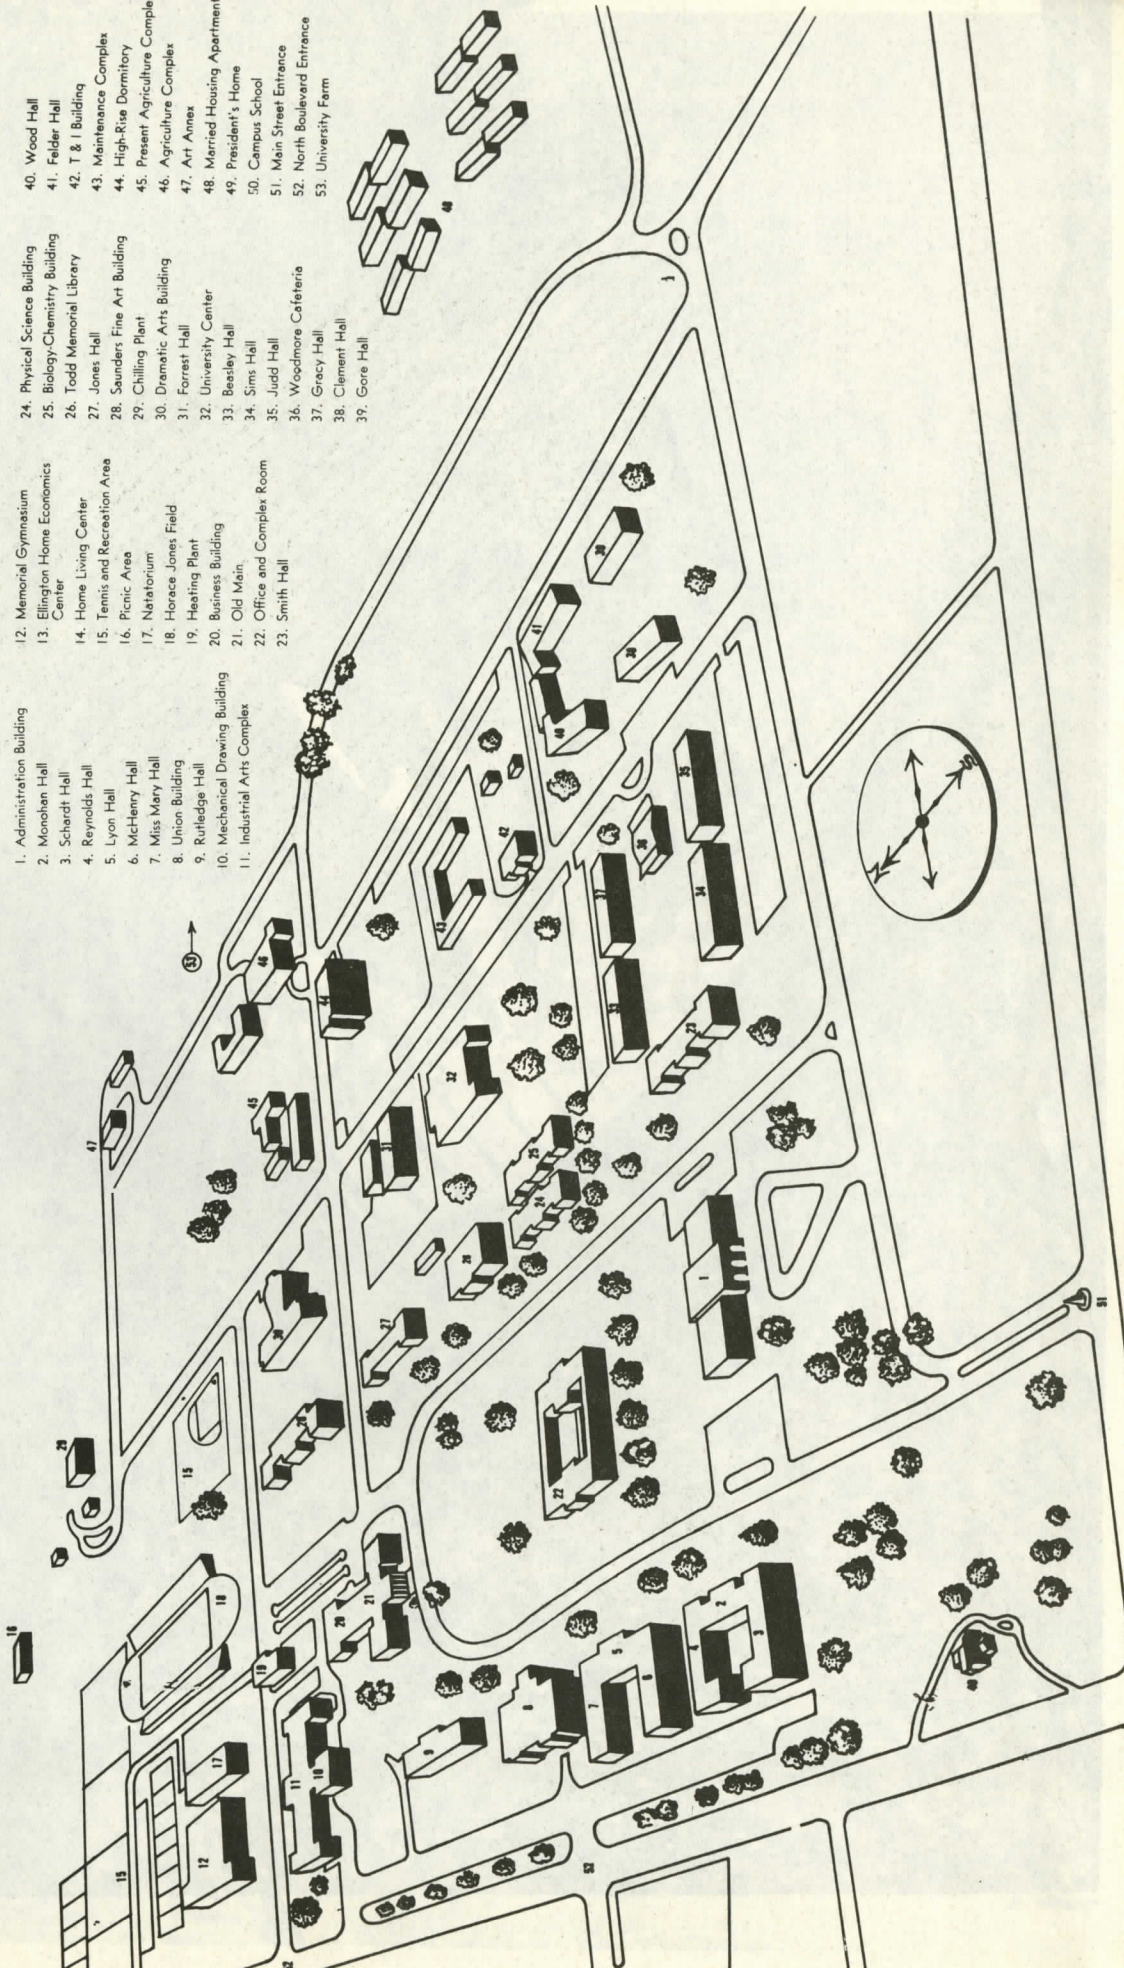

MIDDLE TENNESSEE STATE UNIVERSITY

MURFREESBORO, TENNESSEE 37130

- 1. Administration Building
- 2. Monahan Hall
- 3. Schardt Hall
- 4. Reynolds Hall
- 5. Lyon Hall
- 6. McHenry Hall
- 7. Miss Mary Hall
- 8. Union Building
- 9. Rutledge Hall
- 10. Mechanical Drawing Building
- 11. Industrial Arts Complex
- 12. Memorial Gymnasium
- 13. Ellington Home Economics Center
- 14. Home Living Center
- 15. Tennis and Recreation Area
- 16. Picnic Area
- 17. Natatorium
- 18. Horace Jones Field
- 19. Heating Plant
- 20. Business Building
- 21. Old Main
- 22. Office and Complex Room
- 23. Smith Hall
- 24. Physical Science Building
- 25. Biology-Chemistry Building
- 26. Todd Memorial Library
- 27. Jones Hall
- 28. Saunders Fine Art Building
- 29. Chilling Plant
- 30. Dramatic Arts Building
- 31. Forrest Hall
- 32. University Center
- 33. Beasley Hall
- 34. Sims Hall
- 35. Judd Hall
- 36. Woodmore Cafeteria
- 37. Gracy Hall
- 38. Clement Hall
- 39. Gore Hall
- 40. Wood Hall
- 41. Felder Hall
- 42. T & I Building
- 43. Maintenance Complex
- 44. High-Rise Dormitory
- 45. Present Agriculture Complex
- 46. Agriculture Complex
- 47. Art Annex
- 48. Married Housing Apartments
- 49. President's Home
- 50. Campus School
- 51. Main Street Entrance
- 52. North Boulevard Entrance
- 53. University Farm