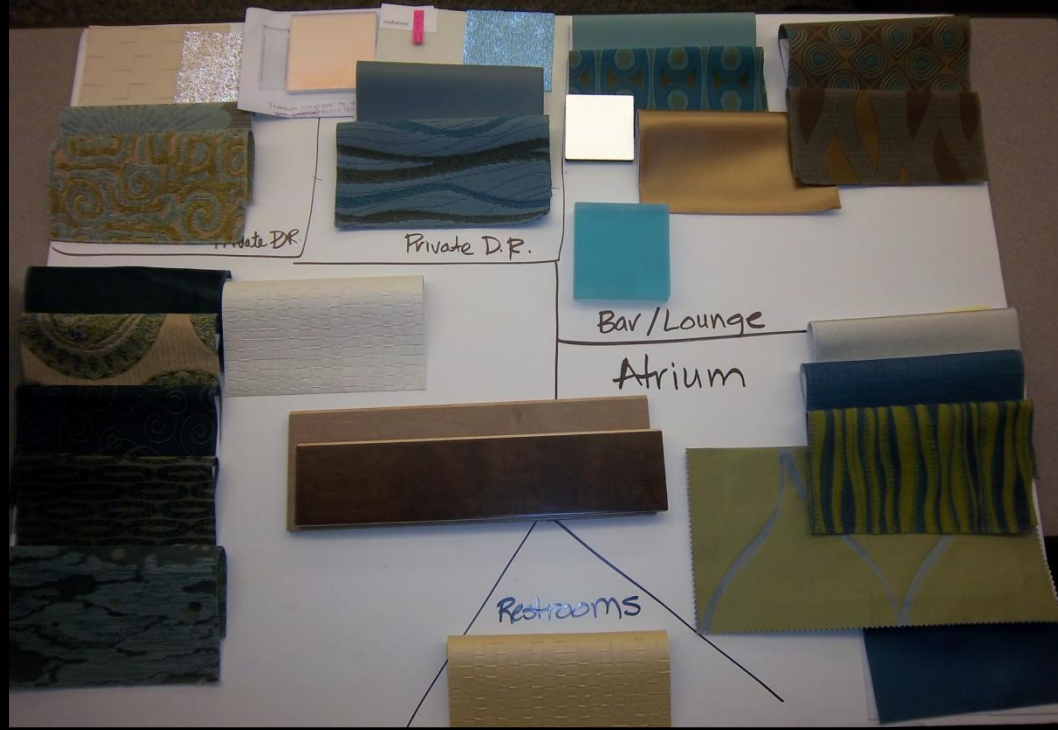

IDES 4770

Contract Design II

Embassy Suites Project

Designs

Design By: Dana Gwinn
Location: Miami, Florida
Theme: "Ocean Front"

Design By: Lindsay Washing
Location: Seattle, Washington
Theme: "Seattle Space Needle"

Design By: Mary Vongsaga
Location: Miami, Florida
Theme: "Mixing Art Deco Styles"

Design By: Megan Nagel
Location: Seattle, Washington
Theme: "Nature-Mt. Ranier"