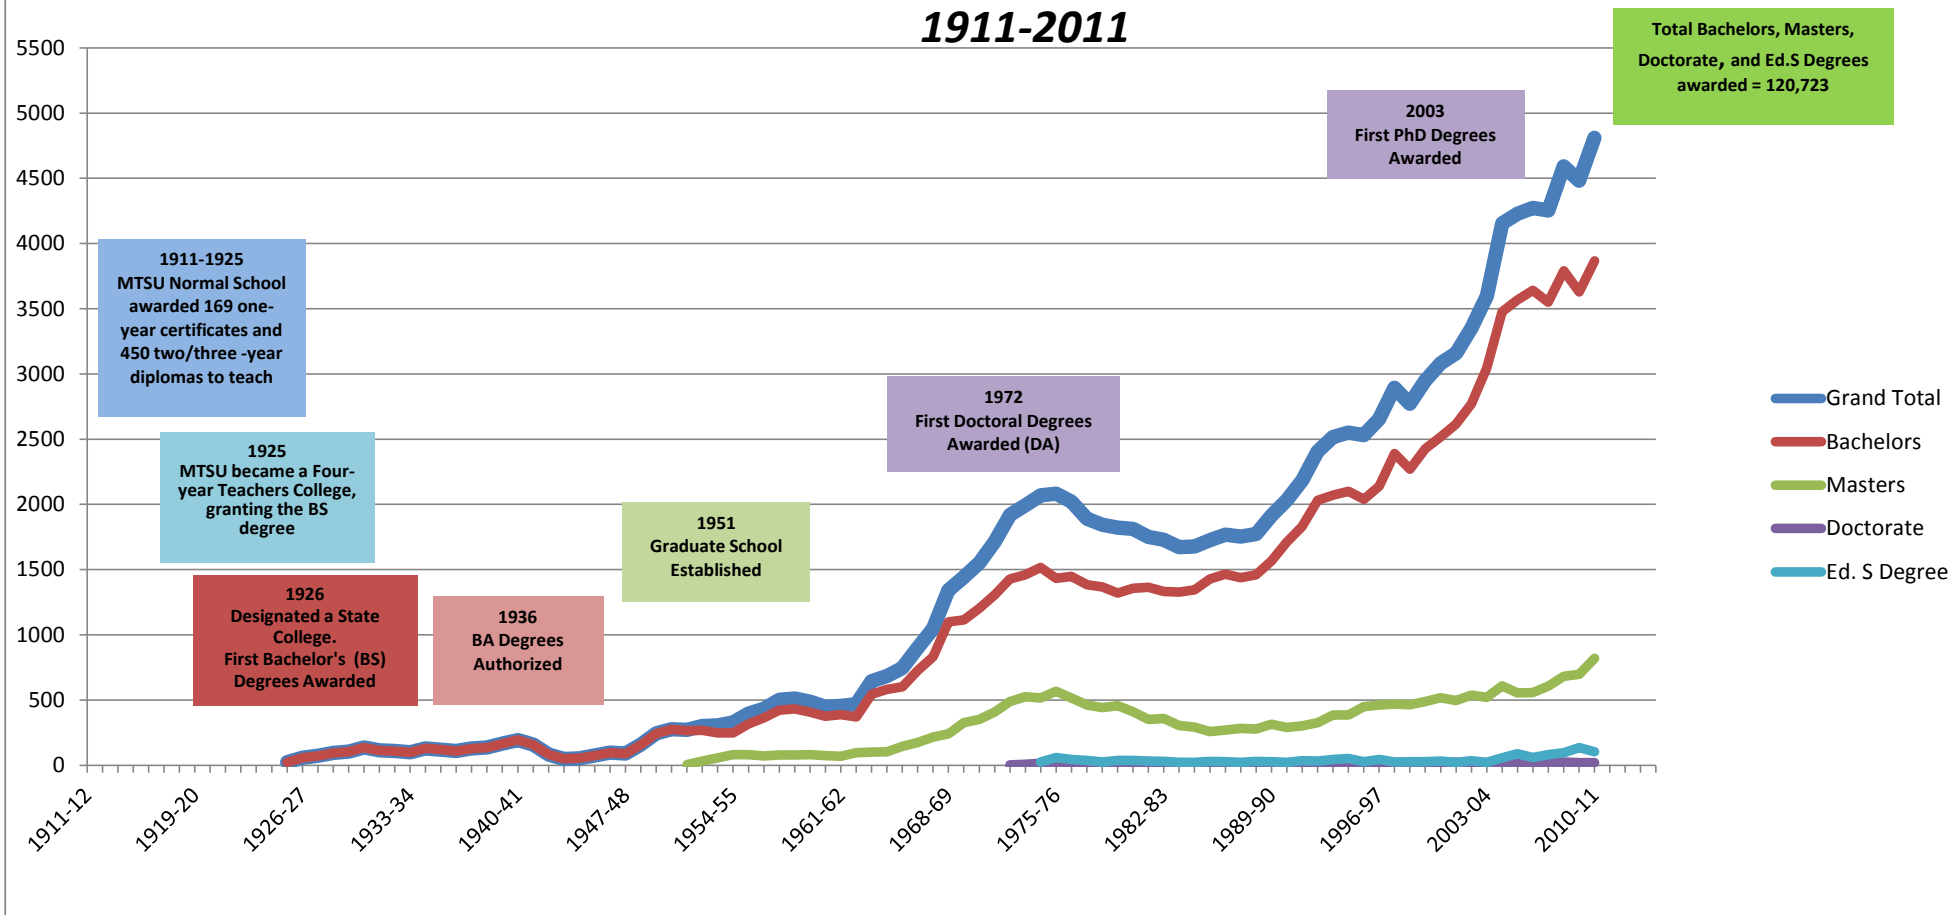

MTSU Degrees Awarded

The First Hundred Years

1911-2011

Source: 1911 - 1925 = MTSU Albert Gore Research Center
 1926 - 2011 = MTSU Institutional Effectiveness, Planning, and Research Office
