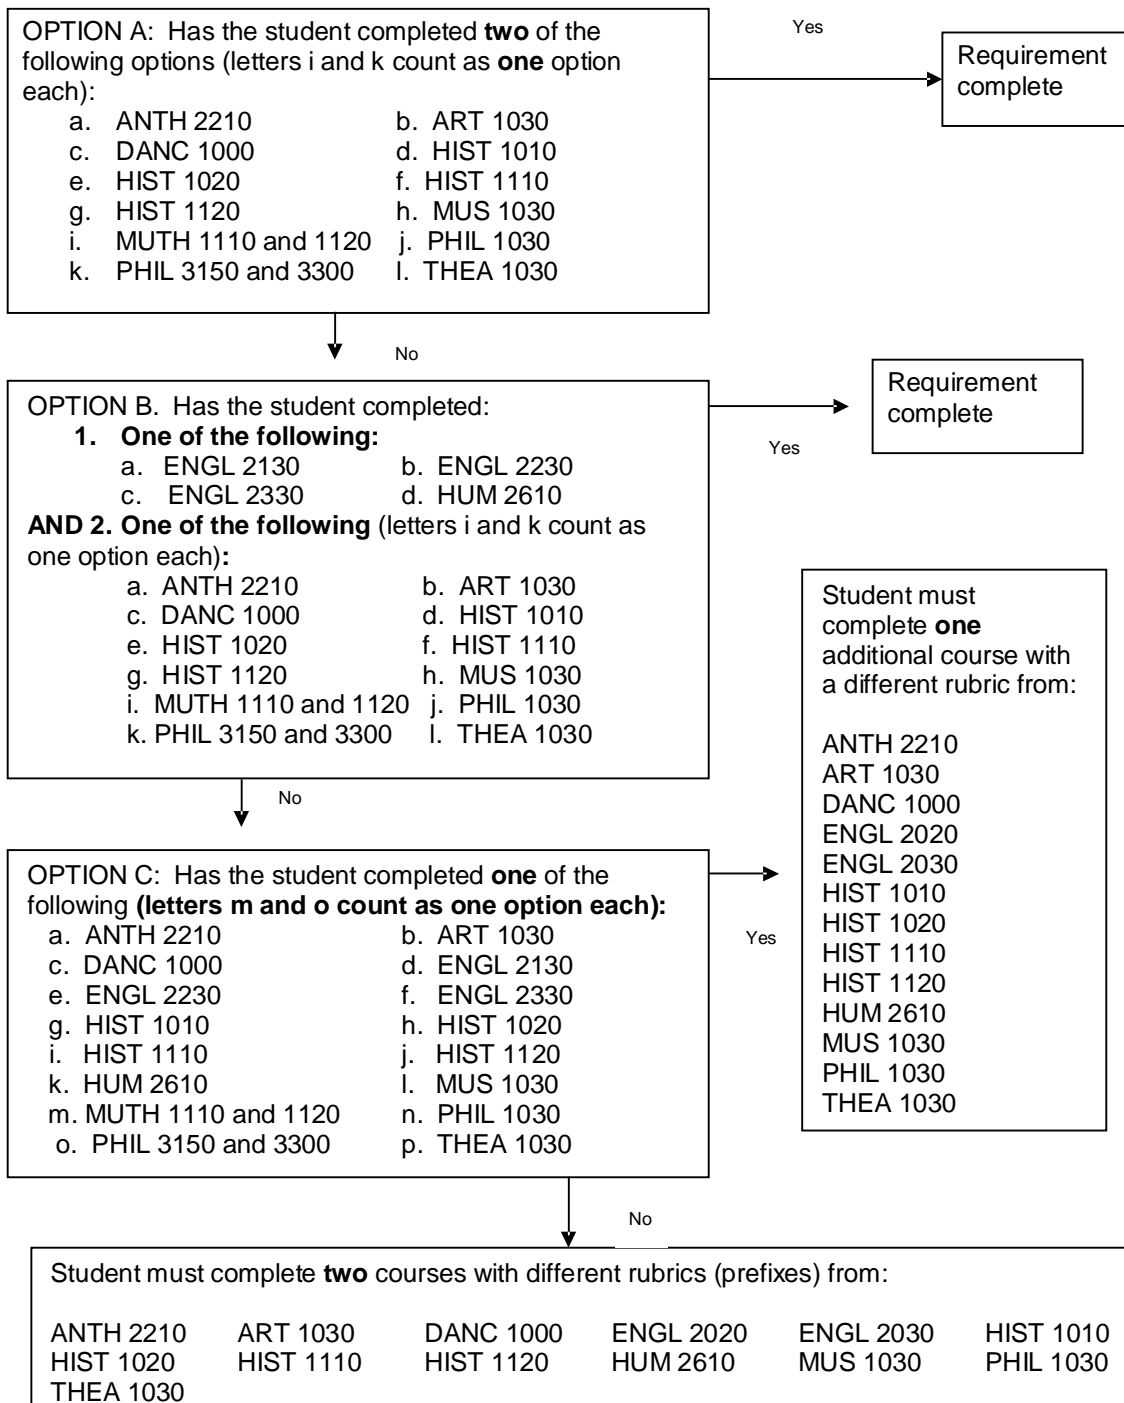

**NEW GENERAL EDUCATION
REQUIREMENT**

**FLOWCHART FOR ACCEPTABLE SUBSTITUTIONS
FROM CURRENT MTSU GENERAL STUDIES PROGRAM**

**COMMUNICATION –
English Composition
(6 hours)**

**COMMUNICATION –
English Oral
Communication
(3 hours)**

HISTORY (6 hours)

MATHEMATICS (3 hours)

**NEW GENERAL EDUCATION
REQUIREMENT**

**FLOWCHART FOR ACCEPTABLE SUBSTITUTIONS
FROM CURRENT MTSU GENERAL STUDIES PROGRAM**

**HUMANITIES/FINE
ARTS – Literature
(3 hours)**

**HUMANITIES/FINE ARTS
Remaining 6 hours**

NOTE: If ENGL 2030 or HUM 2610 is used to meet the Literature Requirement, that course cannot be used again in this section.

**NEW GENERAL EDUCATION
REQUIREMENT**

**FLOWCHART FOR ACCEPTABLE SUBSTITUTIONS
FROM CURRENT MTSU GENERAL STUDIES PROGRAM**

**NATURAL SCIENCES
(8 hours)**

**SOCIAL/BEHAVIORAL
SCIENCES (6 hours)**