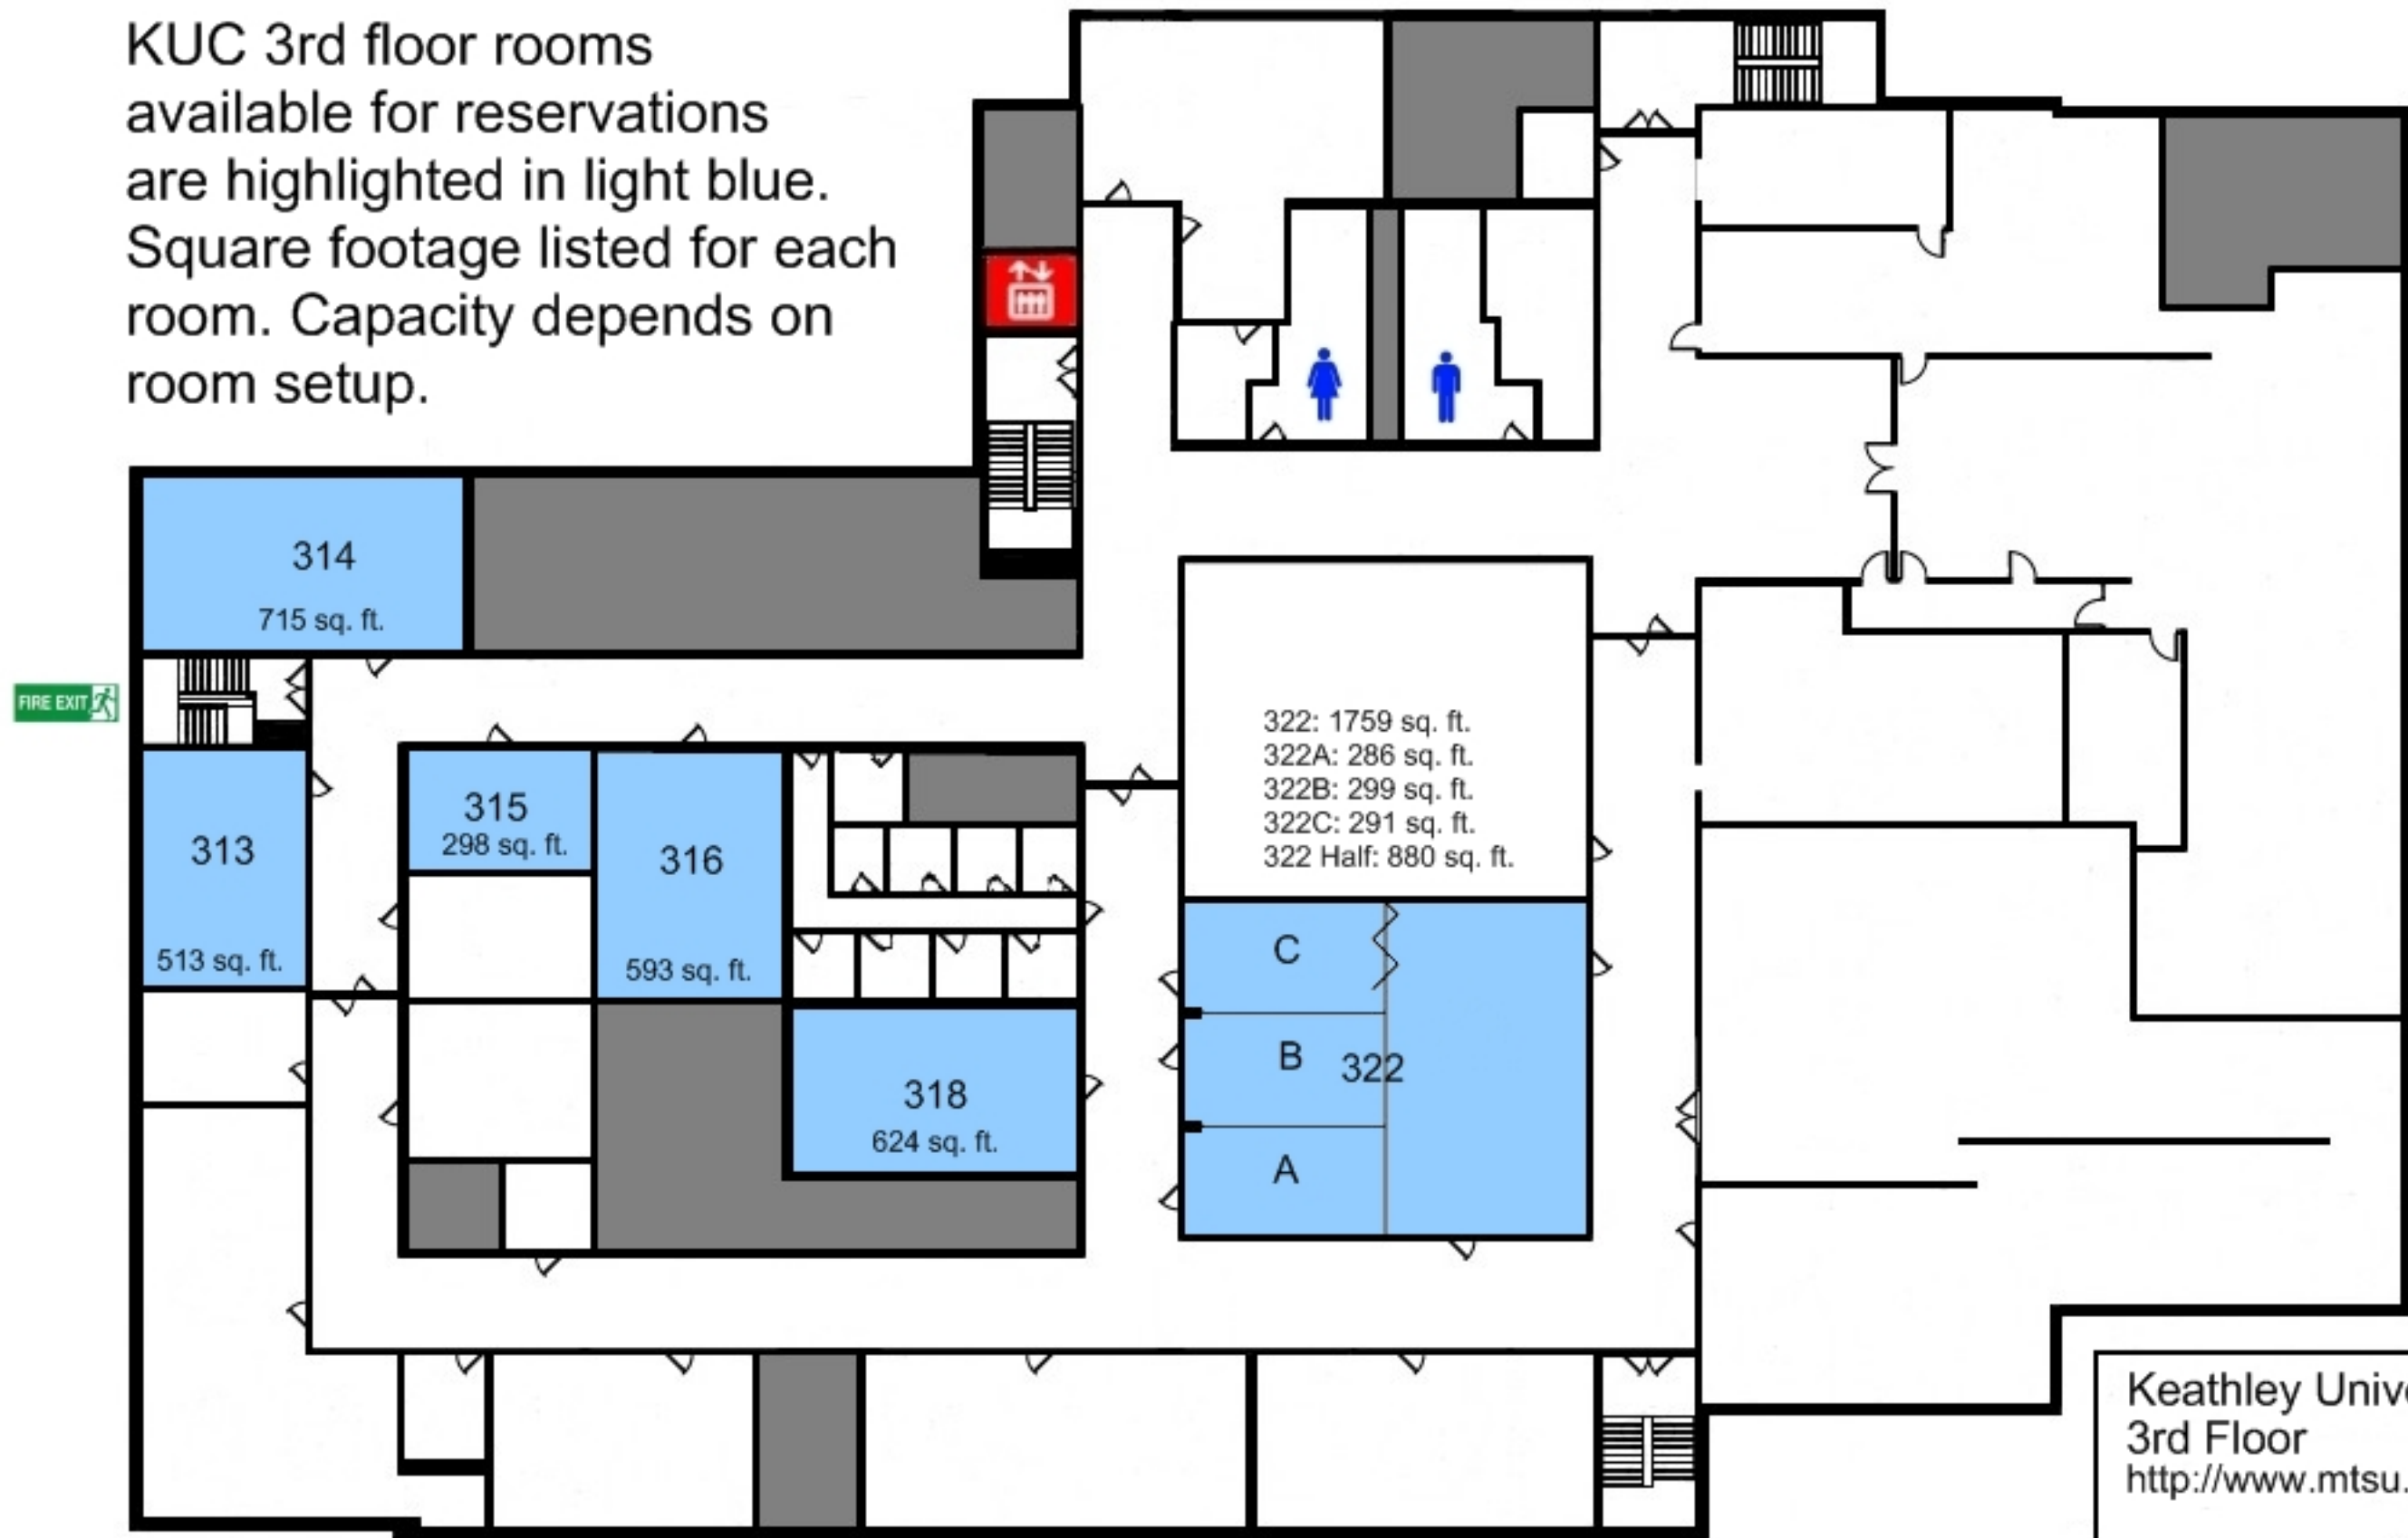

KUC 3rd floor rooms available for reservations are highlighted in light blue. Square footage listed for each room. Capacity depends on room setup.

322: 1759 sq. ft.
322A: 286 sq. ft.
322B: 299 sq. ft.
322C: 291 sq. ft.
322 Half: 880 sq. ft.

314
715 sq. ft.

313
513 sq. ft.

315
298 sq. ft.

316
593 sq. ft.

318
624 sq. ft.

C
B 322
A

Keathley University Center
3rd Floor
<http://www.mtsu.edu/mtunions>
Diagram not to scale