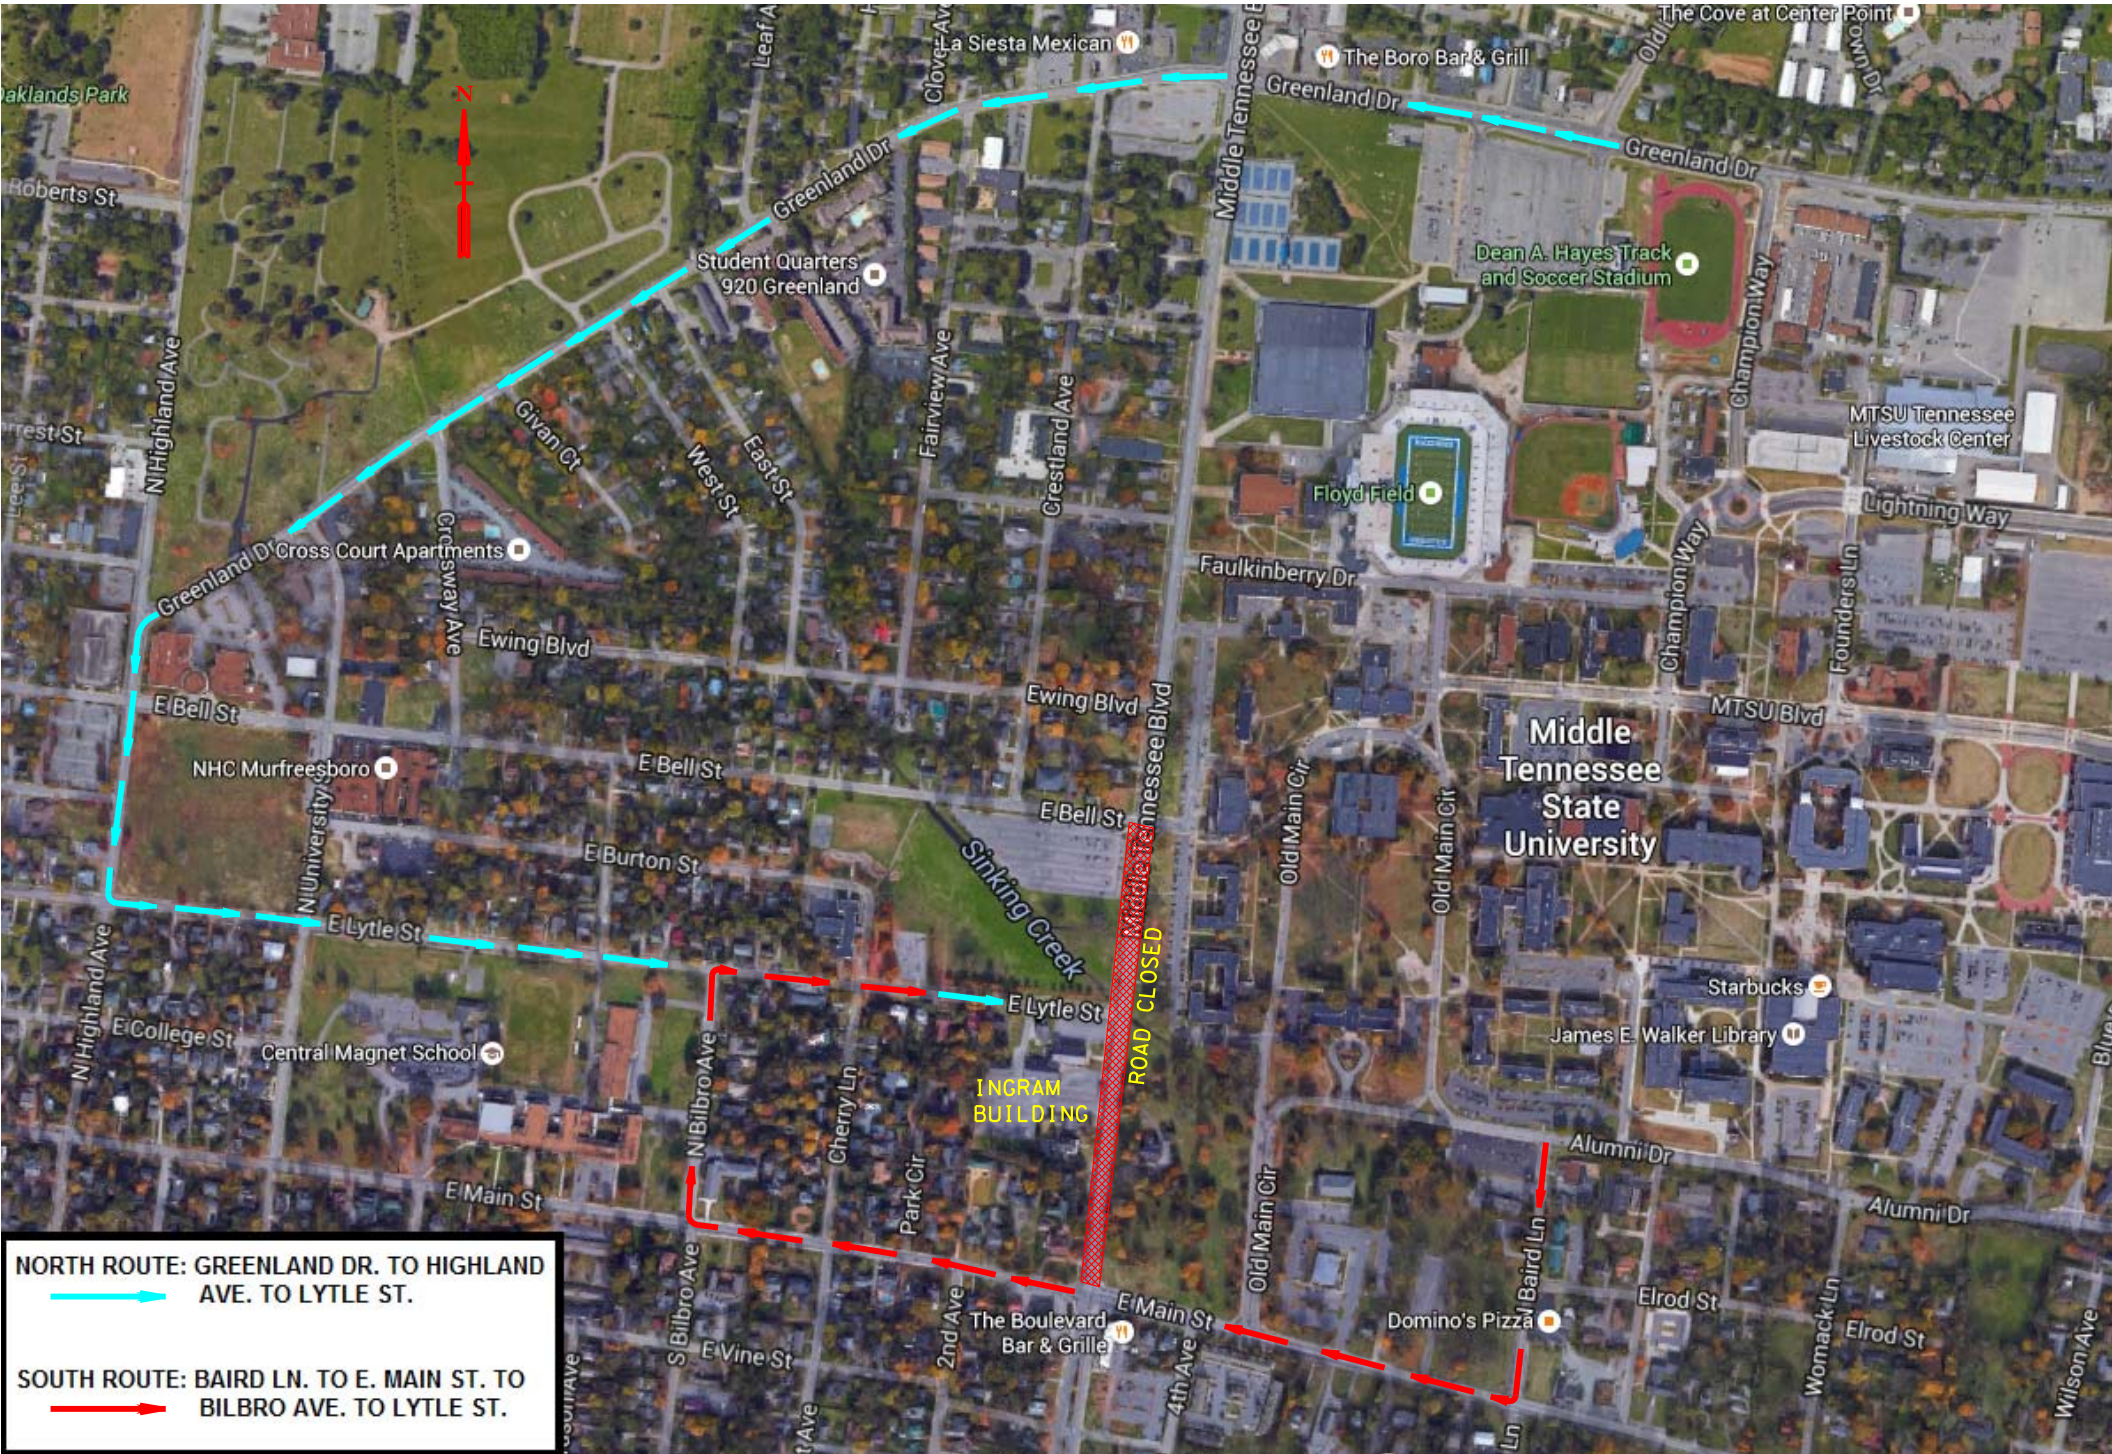

ACCESS ROUTE TO INGRAM BUILDING

NORTH ROUTE: GREENLAND DR. TO HIGHLAND AVE. TO LYTLE ST.

SOUTH ROUTE: BAIRD LN. TO E. MAIN ST. TO BILBRO AVE. TO LYTLE ST.