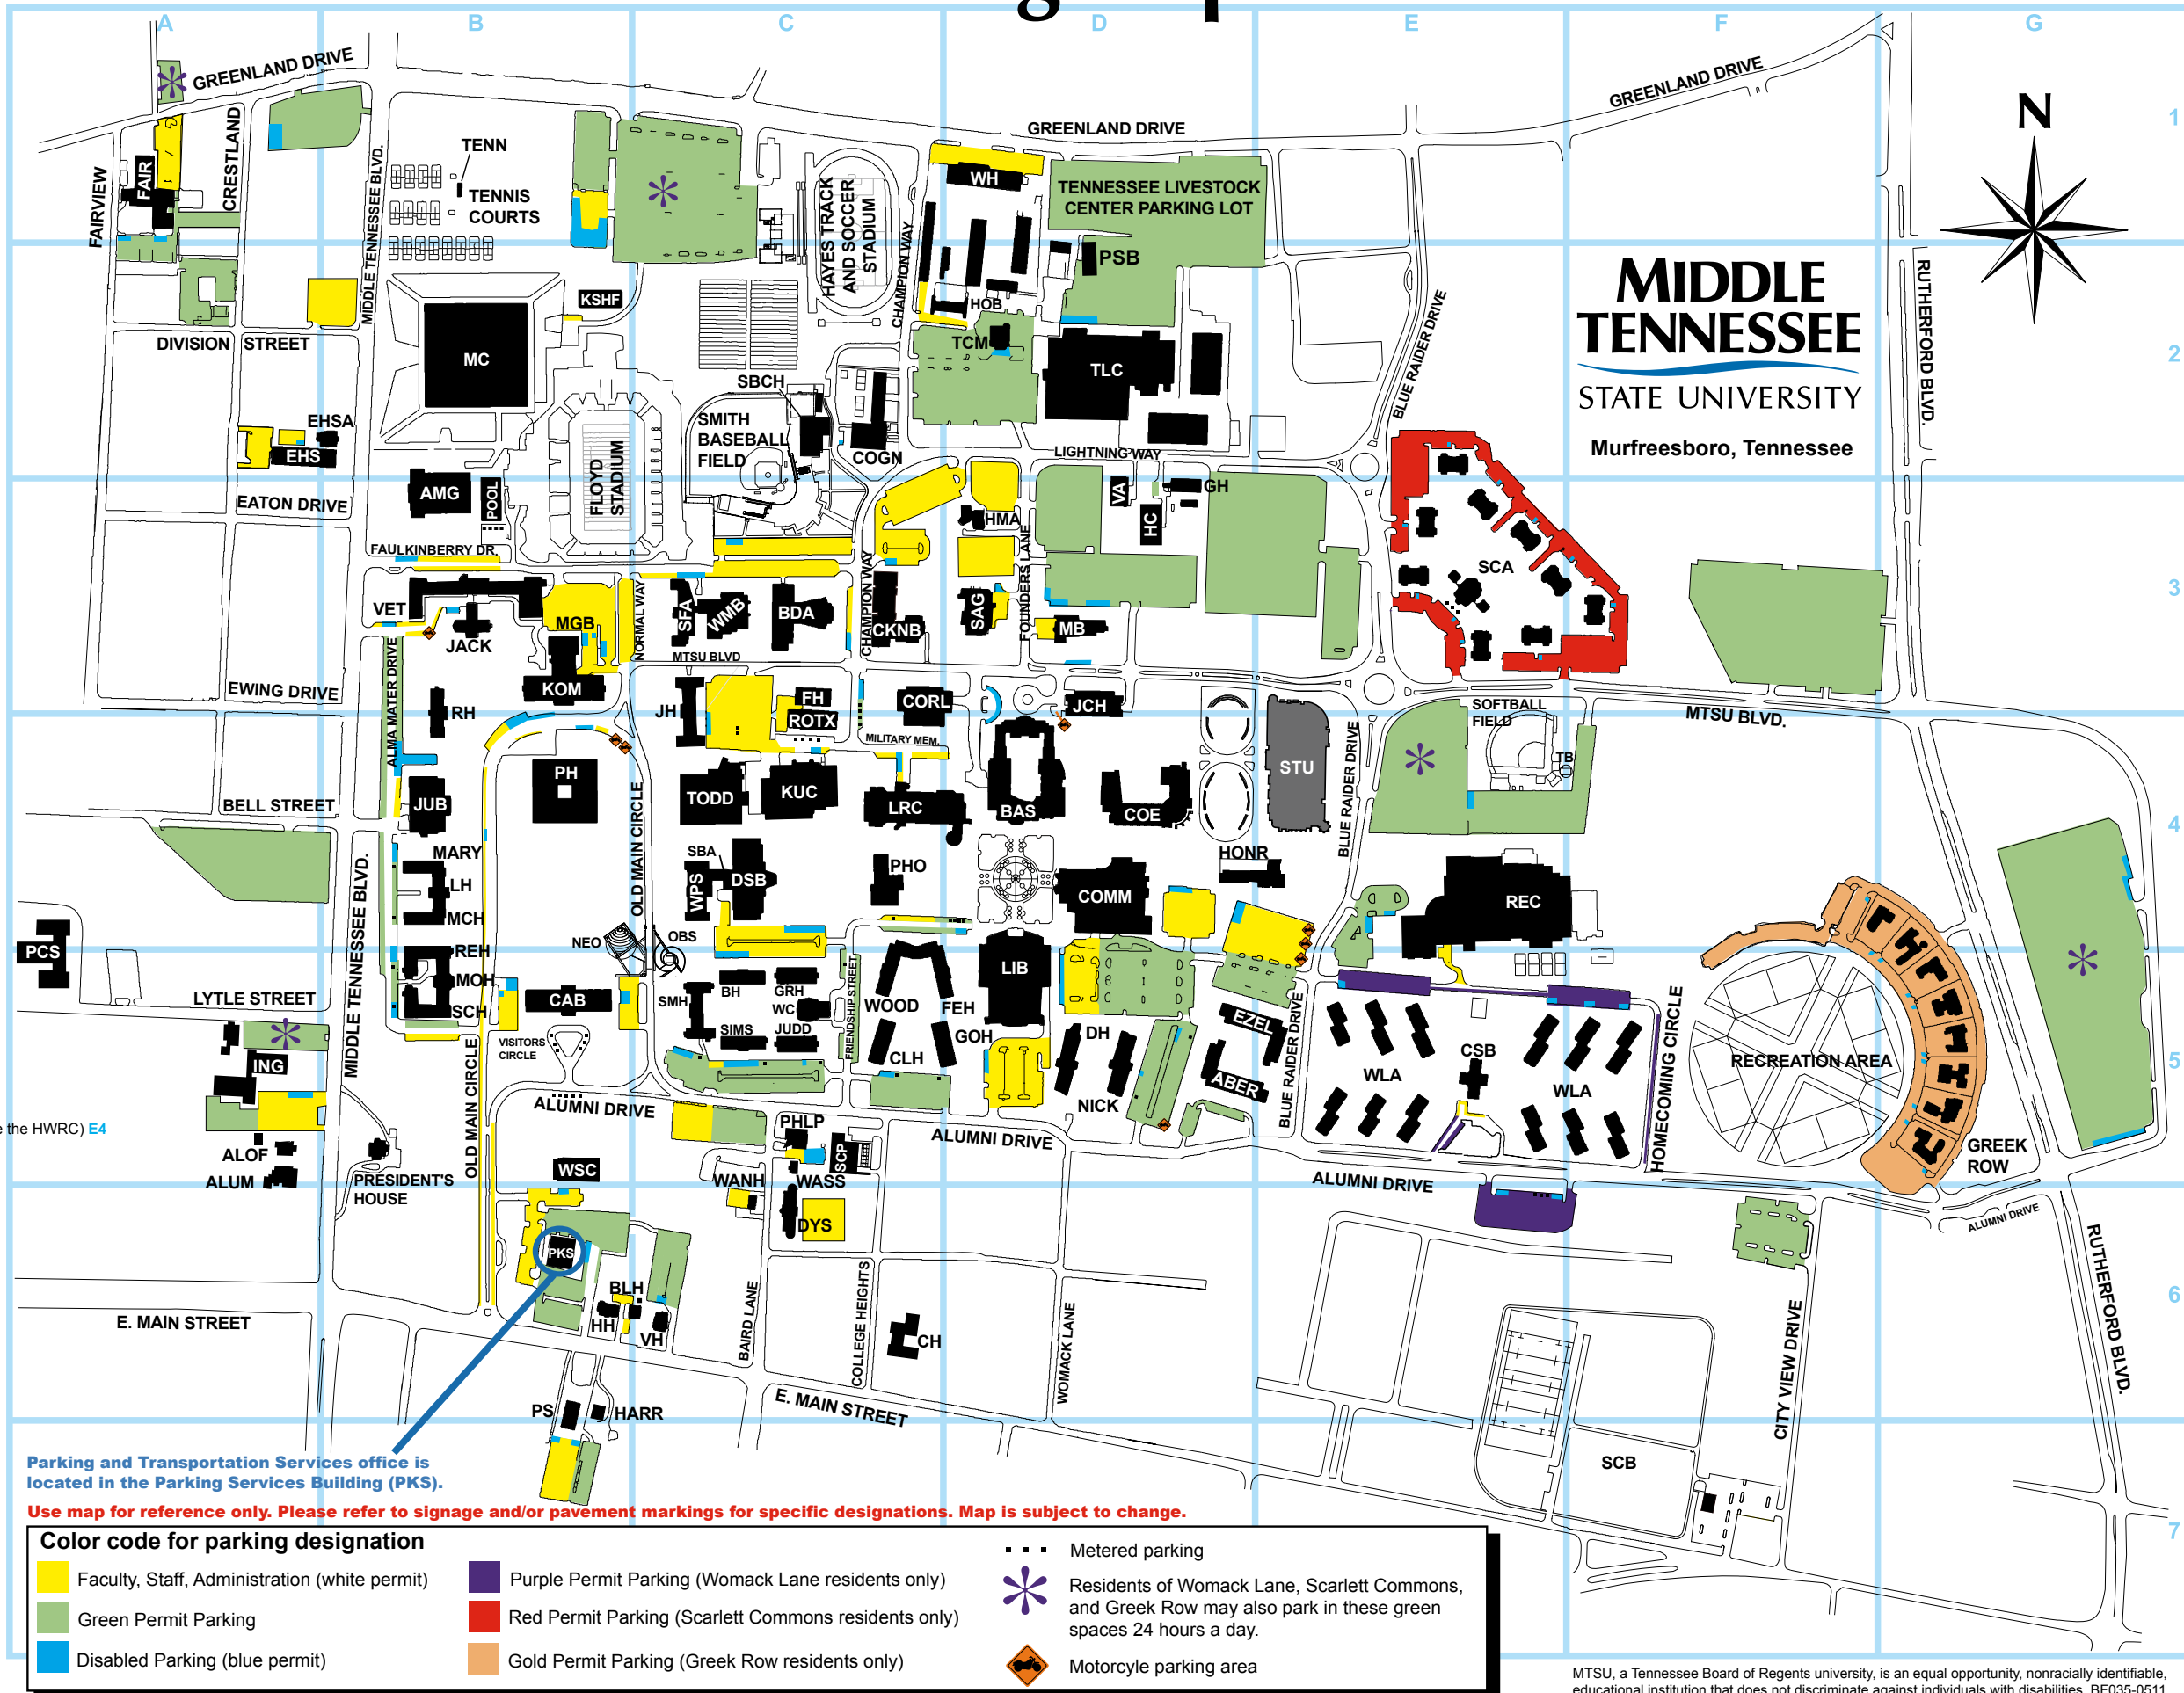

2011-2012 Parking Map

Campus Map Legend

ABER	Abernathy Hall D5
ALOF	Alumni Office A5
ALUM	Alumni House A5
AMG	Alumni Memorial Gym B3
BAS	Business and Aerospace Building D4
BDA	Boutwell Dramatic Arts Building C3
BH	Beasley Hall C5
BLH	TCWNHA, 1417 E. Main St. (Black House) C6
CAB	Cope Administration Building B5
CH	College Heights Building C6
CKNB	Cason-Kennedy Nursing Building C3
CLH	Clement Hall C5
COE	College of Education Building D4
COGN	Central Utility Plant/Cogeneration Plant C2
COMM	John Bragg Mass Communication Building D4
CORL	Corlew Hall C3
CSB	Central Services Building (Day Care Center) E5
DH	Deere Hall D5
DSB	Davis Science Building C4
DYS	Tennessee Center for the Study and Treatment of Dyslexia C6
EHS	Ellington Human Sciences Building A2
EHSA	Ellington Human Sciences Annex B2
EZEL	Ezell Hall D5
FAIR	Fairview Building A1
FEH	Felder Hall C5
FH	Forrest Hall C3
GH	Green House D3
GOH	Gore Hall C5
GRH	Gracy Hall C5
HARR	Center for Historic Preservation, 1416 E. Main St. (Harrison House) B6
HC	Horticulture Facility D3
HH	Haynes House, 1411 E. Main St. B6
HMA	Housing Maintenance Annex D3
HOB	Holmes Building (Maintenance Complex) D2
HONR	Paul W. Martin Sr. Honors Building D4
ING	Sam H. Ingram Building A5
JACK	Tom H. Jackson Building B3
JCH	Jim Cummings Hall D3
JH	Jones Hall C3
JUB	James Union Building B4
JUDD	Judd Hall C5
KOM	Kirksey Old Main B3
KSHF	Emmett and Rose Kennon Sports Hall of Fame B2
KUC	Keathley University Center C4
LH	Lyon Hall B4
LIB	James E. Walker Library D5
LRC	Ned McWherter Learning Resources Center C4
MARY	Miss Mary Hall B4
MB	McFarland Building D3
MC	Murphy Center B2
MCH	McHenry Hall B4
MGB	Midgett Building B3
MOH	Monohan Hall B5
NEO	Naked Eye Observatory B4
NICK	Nicks Hall D5
OBS	Observatory C5
PCS	Homer Pittard Campus School A4
PH	Peck Hall B4
PHLP	Project Help C5
PHO	Photography Building C4
PKS	Parking Services Building, 1403 E. Main B6
POOL	Natorium B3
PS	Public Safety, 1412 E. Main Street B6
PSB	Printing Services Building D2
REC	Health, Wellness, and Recreation Center (Health Services located inside the HWRC) E4
REH	Reynolds Hall B5
RH	Rutledge Hall B3
ROTX	ROTC Annex C4
SAG	Stark Agribusiness and Agriscience Center D3
SBA	Strobel Biology Annex C4
SBCH	Stephen B. Smith Baseball Clubhouse C2
SCA	Scarlett Commons Apartments 1-9 E3
SCB	Sports Club Complex F7
SCH	Schardt Hall B5
SCP	Satellite Chiller Plant C5
SFA	Saunders Fine Arts Building C3
SIMS	Sims Hall C5
SMH	Smith Hall C5
SU	Student Union Building (under construction) E4
TB	Telescope Building F4
TENN	Buck Bouldin Tennis Center B1
TCM	Telecommunications Building D2
TLC	Tennessee Livestock Center D2
TODD	Andrew L. Todd Hall C4
VA	Vocational Agriculture D3
VH	Dept. of Criminal Justice Admin., 1421 E. Main St. (Vaughn House) C6
VET	Voorhies Engineering Technology B3
WANH	Internal Audit (Wansley House) C6
WASS	Budget Office (Wassom House) C5
WC	Woodmore Cybercafe C5
WH	Warehouse (Maintenance Complex) D1
WLA	Womack Lane Apartments A-L E5
WMB	Wright Music Building C3
WOOD	Wood Hall C5
WPS	Wiser-Patten Science Hall C4
WSC	Wood-Stegall Center (Development and University Relations) B5