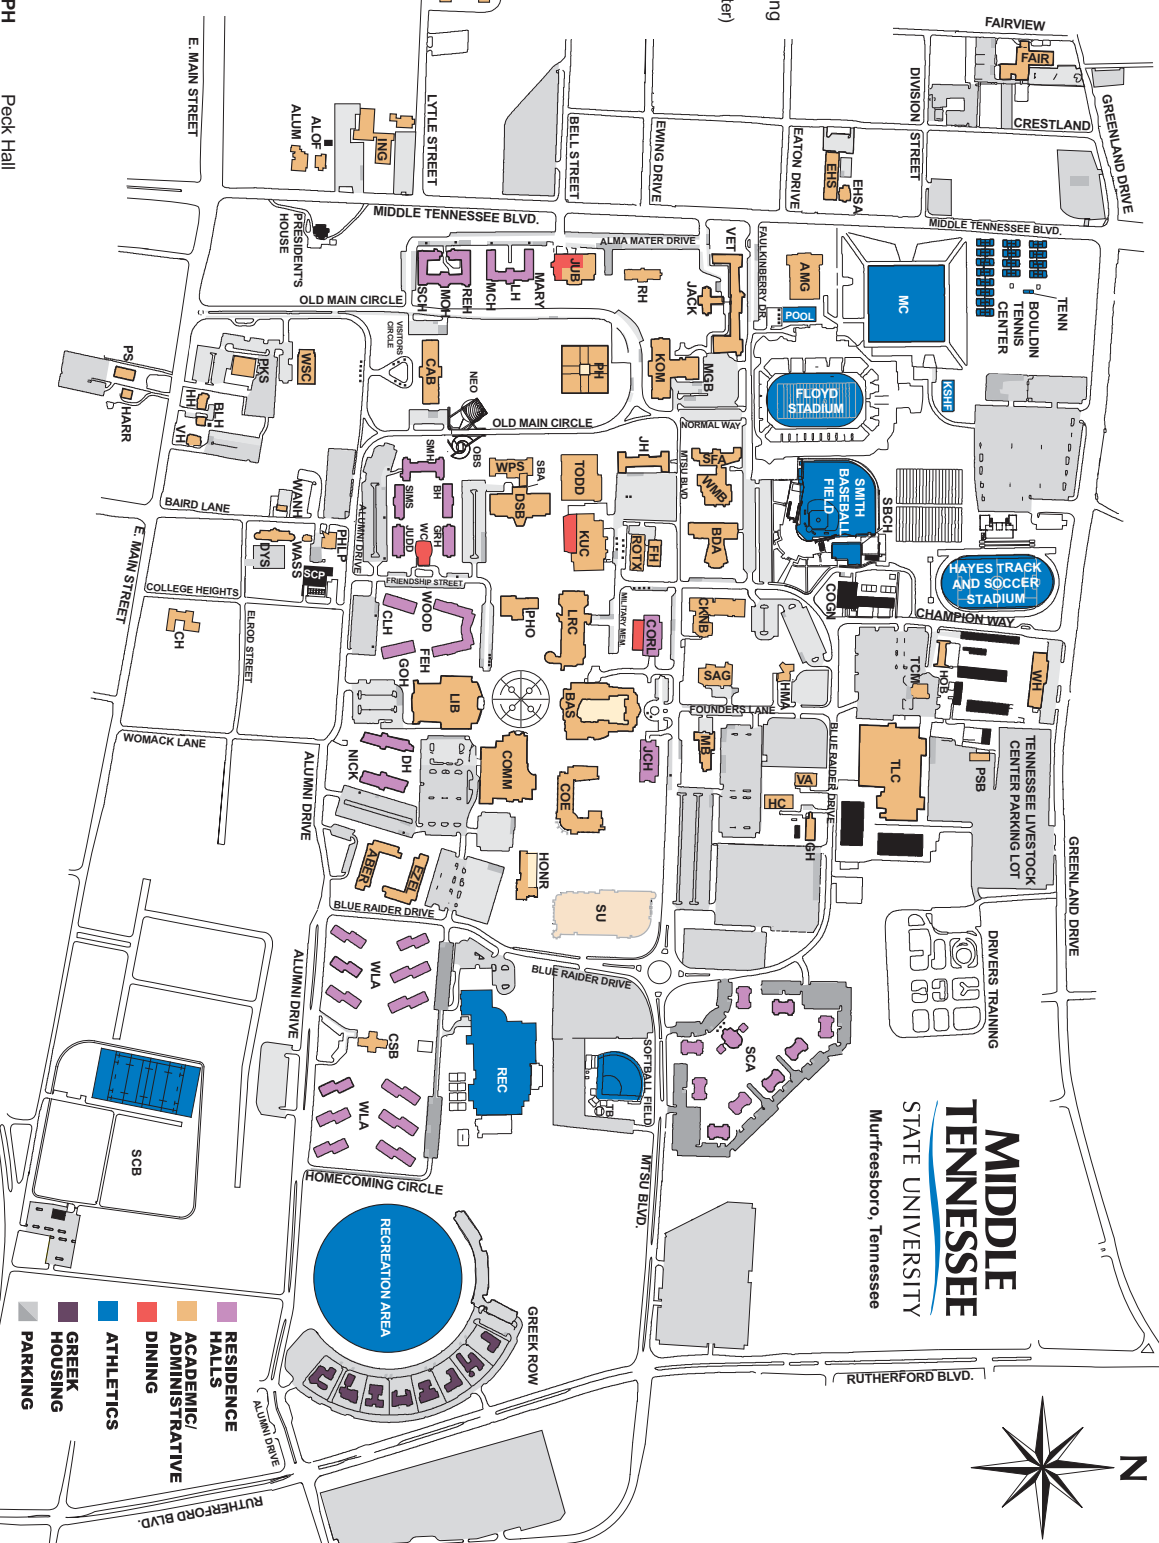

- PH Peck Hall
- PHLP Project Help
- PHO Photography Building
- PKS Parking Services Building, 1403 E. Main
- POOL Natatorium
- PS Public Safety, 1412 E. Main
- PSB Printing Services Building
- REC Health, Wellness, and Recreation Center (Health Services located inside the HMRC)
- REH Reynolds Hall
- RH Rutledge Hall
- ROTX ROTC Annex
- SAG Stark Agribusiness and Agriscience Center
- SBA Strobel Biology Annex
- SBCH Stephen B. Smith Baseball Clubhouse

- SCA Scarlett Commons Apartments 1-9
- SCB Sports Club Complex
- SCH Schardt Hall
- SCP Satellite Chiller Plant
- SFA Saunders Fine Arts Building
- SIMS Sims Hall
- SMH Smith Hall
- SU Student Union Building (under construction)
- TB Telescope Building
- TENN Buck Bouldin Tennis Center
- TCM Telecommunications Building
- TLC Tennessee Livestock Center
- TODD Andrew L. Todd Hall
- VA Vocational Agriculture

- VH Vaughn House, 1421 E. Main (Dept. of Criminal Justice Admin.)
- VET Voorries Engineering Technology
- WANH Wansley House (Internal Audit)
- WASS Wasson House (Budget Office)
- WC Woodmore Cybercafe
- WH Warehouse (Maintenance Complex)
- WLA Womack Lane Apartments A-L
- WMB Wright Music Building
- WOOD Wood Hall
- WPS Wiser-Patten Science Hall
- WSC Wood-Stegall Center (Development and University Relations)

MIDDLE TENNESSEE STATE UNIVERSITY
Murfreesboro, Tennessee