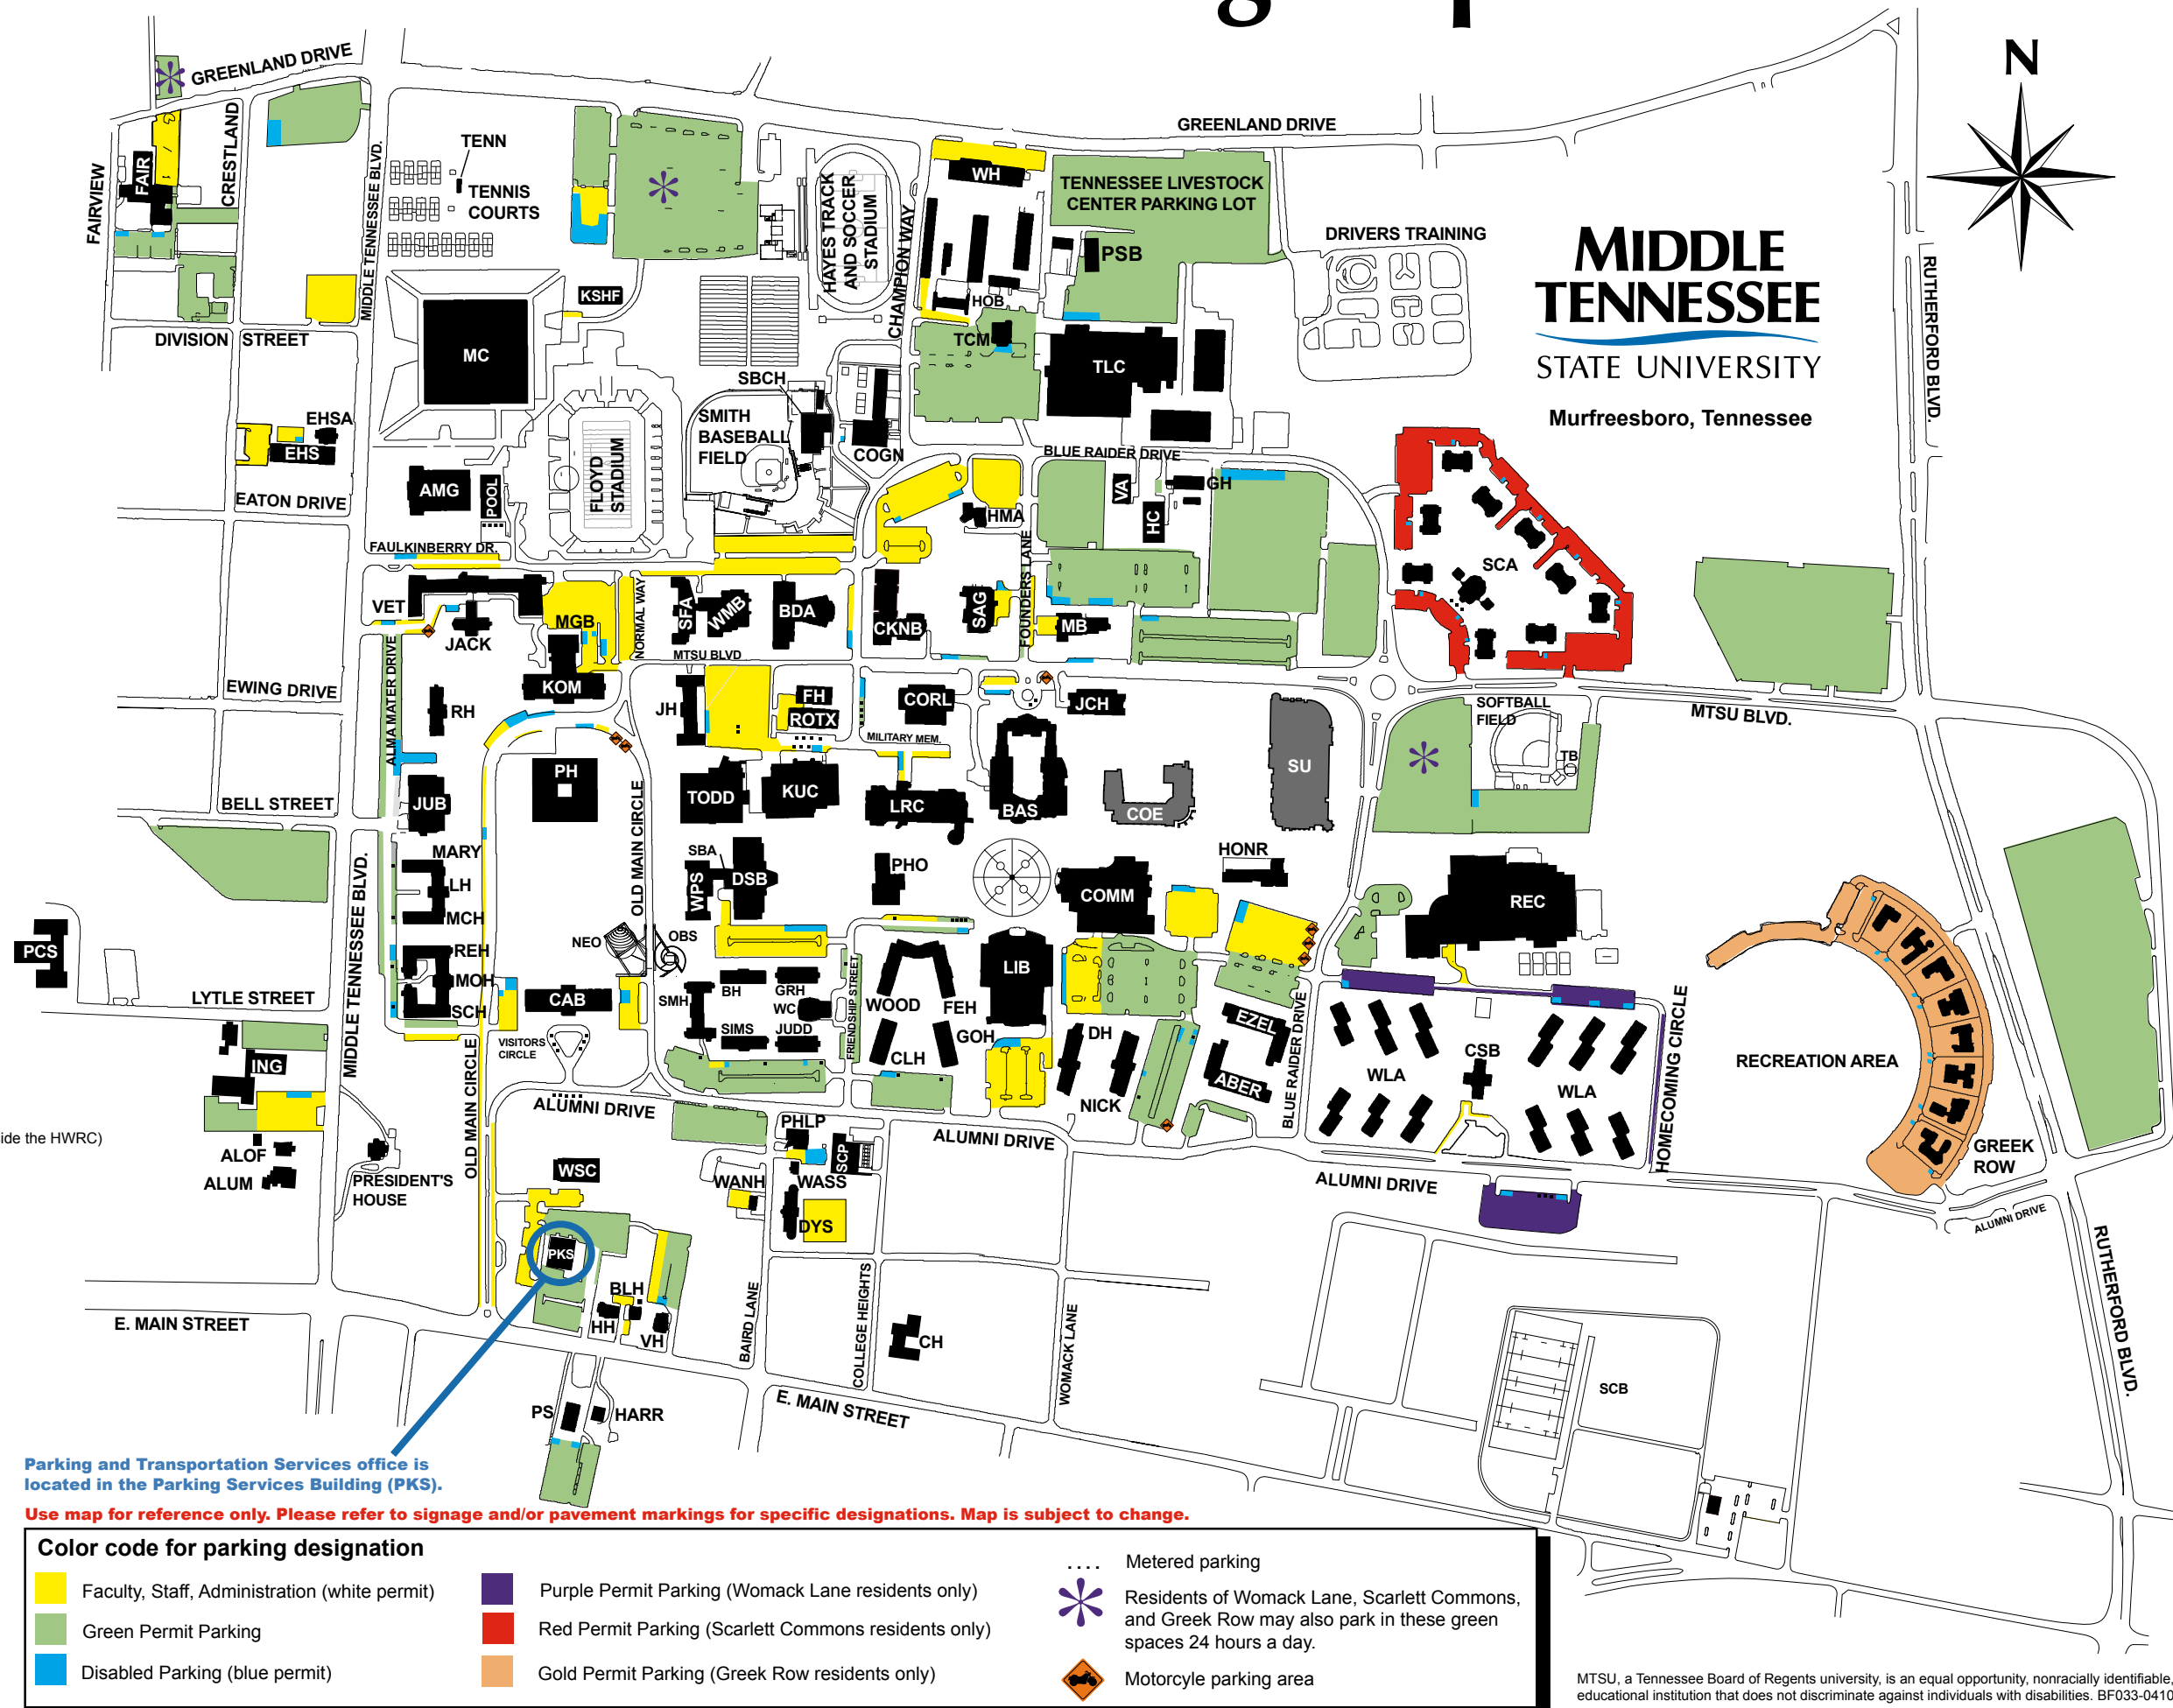

2010-2011 Parking Map

MIDDLE TENNESSEE
STATE UNIVERSITY
Murfreesboro, Tennessee

Parking and Transportation Services office is located in the Parking Services Building (PKS).

Use map for reference only. Please refer to signage and/or pavement markings for specific designations. Map is subject to change.

Color code for parking designation

- Faculty, Staff, Administration (white permit)
- Green Permit Parking
- Disabled Parking (blue permit)
- Purple Permit Parking (Womack Lane residents only)
- Red Permit Parking (Scarlett Commons residents only)
- Gold Permit Parking (Greek Row residents only)
- Metered parking
- Residents of Womack Lane, Scarlett Commons, and Greek Row may also park in these green spaces 24 hours a day.
- Motorcycle parking area

MTSU, a Tennessee Board of Regents university, is an equal opportunity, nonracially identifiable, educational institution that does not discriminate against individuals with disabilities. BF033-0410