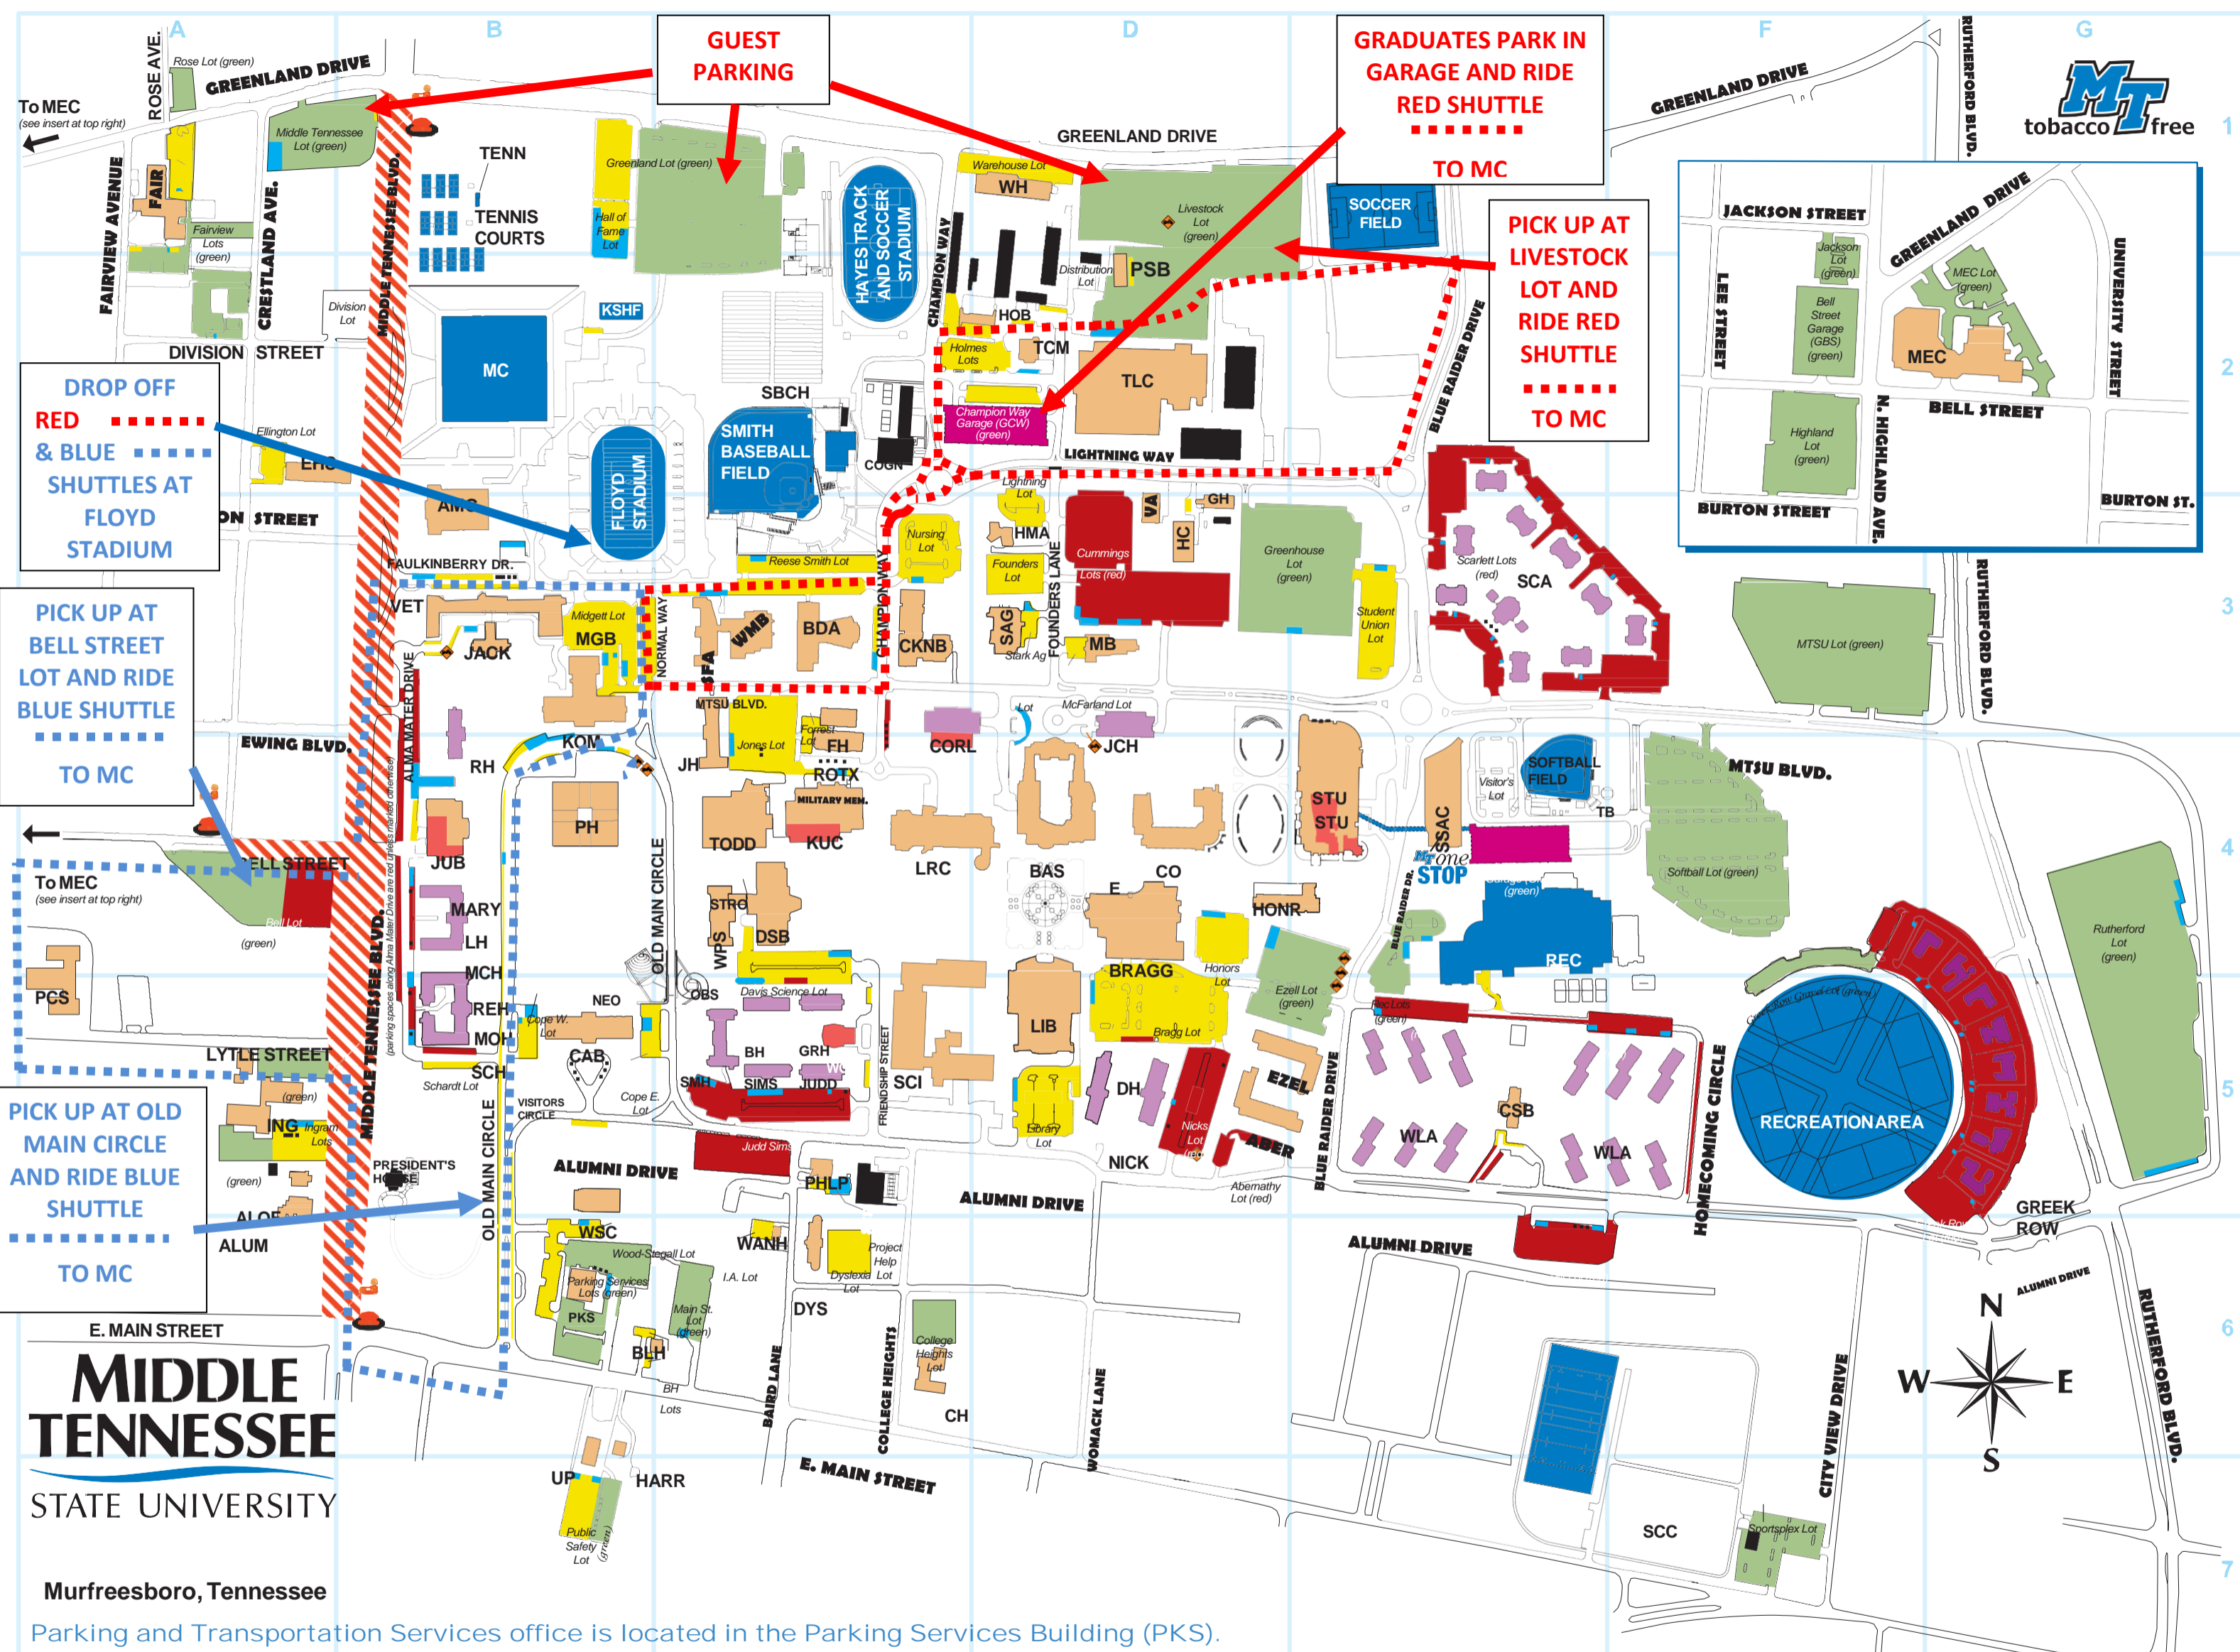

2018-2019 Parking Map

Campus Map Legend (addresses shown are for location only, NOT mailing)

- ABER Abernathy Hall, 1719 Alumni Drive, **D5**
- ALOF Alumni Office, 2263 Middle Tennessee Boulevard, **A5**
- ALUM Alumni House, 2259 Middle Tennessee Boulevard, **A5**
- AMG Alumni Memorial Gym, 2610 Middle Tennessee Boulevard, **B3**
- BAS Business and Aerospace Building, 1642 MTSU Boulevard, **D4**
- BDA Boutwell Dramatic Arts Building, 615 Champion Way, **C3**
- BH Beasley Hall, 323 Friendship Street, **C5**
- BLH TCWNHA (Black House), 1417 East Main Street, **C6**
- BRAGG John Bragg Media and Entertainment Building, 1735 Blue Raider Drive, **D4**
- CAB Cope Administration Building, 315 Visitor's Circle, **B5**
- CH College Heights Building, 1607 East Main Street, **C6**
- CKNB Cason-Kennedy Nursing Building, 610 Champion Way, **C3**
- COE College of Education Building, 1756 MTSU Boulevard, **D4**
- COGN Central Utility Plant/Cogeneration Plant, 729 Champion Way, **C2**
- CORL Corlew Hall, 1634 MTSU Boulevard, **C3**
- CSB Central Services Building (Day Care Center), 1835 Alumni Drive, **E5**
- DH Deere Hall, 1619 Alumni Drive, **D5**
- DSB Davis Science Building, 422 Old Main Circle, **C4**
- DYS Tennessee Center for the Study and Treatment of Dyslexia, 200 North Baird Lane, **C6**
- EHS Ellington Human Sciences Building, 2623 Middle Tennessee Boulevard, **A2**
- EZEL Ezell Hall, 1727 Blue Raider Drive, **D5**
- FAIR Fairview Building, 820 Fairview Avenue, **A1**
- FH Forrest Hall, 543 Champion Way, **C3**
- GH Greenhouse, 1724 Lightning Way, **D3**
- GRH Gracy Hall, 321 Friendship Street, **C5**
- HARR Center for Historic Preservation (Harrison House), 1416 East Main Street, **B6**
- HC Horticulture Facility, 1714 Lightning Way, **D3**
- HMA Housing Maintenance Annex, 657 Founders Lane, **D3**
- HOB Holmes Building (Maintenance Complex), 836 Champion Way, **D2**
- HONR Paul W. Martin Sr. Honors Building, 1737 Blue Raider Drive, **D4**
- JACK Sam H. Ingram Building, 2269 Middle Tennessee Boulevard, **A5**
- JCH Tom H. Jackson Building, 628 Alma Mater Drive, **B3**
- JH Jim Cummings Hall, 1744 MTSU Boulevard, **D3**
- JH Jones Hall, 624 Old Main Circle, **C3**
- JUB James Union Building, 516 Alma Mater Drive, **B4**
- JUDD Judd Hall, 217 Friendship Street, **C5**
- KOM Kirksey Old Main, 612 Old Main Circle, **B3**
- KSHF Emmett and Rose Kennon Sports Hall of Fame, 1320 Greenland Drive, **B2**
- KUC Keathley University Center, 1524 Military Memorial, **C4**
- LH Lyon Hall, 414 Alma Mater Drive, **B4**
- LIB James E. Walker Library, 1611 Alumni Drive, **D5**
- LRC Ned McWherter Learning Resources Center, 1558 Military Memorial, **C4**
- MARY Miss Mary Hall, 414 Alma Mater Drive, **B4**
- MB McFarland Building, 654 Founders Lane, **D3**
- MC Murphy Center, 2650 Middle Tennessee Boulevard, **B2**
- MCH McHenry Hall, 414 Alma Mater Drive, **B4**
- MEC Andrew Woodfin Miller, Sr. Education Center, 503-509 Bell Street, (See inset at top right)
- MGB Midgett Building, 612 Old Main Circle, **B3**
- MOH Monohan Hall, 312 Alma Mater Drive, **B5**
- NEO Naked Eye Observatory, 346 Old Main Circle, **B4**
- NICK Nicks Hall, 1715 Alumni Drive, **D5**
- OBS Observatory, 346 Old Main Circle, **C5**
- PCS Homer Pittard Campus School, 923 East Lyle Street, **A4**
- PH Peck Hall, 537 Old Main Circle, **B4**
- PHLP Project Help, 206 North Baird Lane, **C5**
- PKS Parking Services Building, 1403 East Main Street, **B6**
- PSB Printing Services Building, 1756 Greenland Drive, **D2**
- REC Health, Wellness, and Recreation Center (Health Services located inside the HWRC), 1848 Blue Raider Drive, **E4**
- REH Reynolds Hall, 312 Alma Mater Drive, **B5**
- RH Rutledge Hall, 526 Alma Mater Drive, **B3**
- ROTX ROTC Annex, 531 Champion Way, **C4**
- SAG Stark Agribusiness and Agriscience Center, 651 Founders Lane, **D3**
- SBCH Stephen B. Smith Baseball Clubhouse, 641 Champion Way, **C2**
- SCA Scarlett Commons Apartments 1-9, 1858 MTSU Boulevard, **E3**
- SCC Sports Club Complex, 2111 East Main Street, **F7**
- SCH Schardt Hall, 312 Alma Mater Drive, **B5**
- SCI Science Building, 440 Friendship Street, **C5**
- SCP Satellite Chiller Plant, 215 College Heights, **C5**
- SFA Saunders Fine Arts Building, 629 Normal Way, **C3**
- SIMS Sims Hall, 215 Friendship Street, **C5**
- SL Soils Lab, **C6**
- SMH Smith Hall, 318 Old Main Circle, **C5**
- SSAC Student Services and Admissions Center, 1860 Blue Raider Drive, **E4**
- STRO Strobel Lobby, **C4**
- STU Student Union Building, 1768 MTSU Boulevard, **E4**
- TB Telescope Building, 1852 MTSU Boulevard, **F4**
- TENN Buck Bouldin Tennis Center, 1210 Greenland Drive, **B1**
- TCM Telecommunications Building, 732 Champion Way, **D2**
- TLC Tennessee Livestock Center, 1720 Greenland Drive, **D2**
- TODD Andrew L. Todd Hall, 542 Old Main Circle, **C4**
- UP University Police, 1412 East Main Street, **B6**
- VA Vocational Agriculture, 1704 Lightning Way, **D3**
- VET Voorhies Engineering Technology, 1212 Faulkinberry Drive, **B3**
- WANH Internal Audit (Wansley House), 209 North Baird Lane, **C6**
- WC Woodmore Cybercafe, 319 Friendship Street, **C5**
- WH Warehouse (Maintenance Complex), 1672 Greenland Drive, **D1**
- WLA Womack Lane Apartments A-L, 1815 Alumni Drive, **E5**
- WMB Wright Music Building, 1439 Faulkinberry Drive, **C3**
- WPS Wisner-Patten Science Hall, 422 Old Main Circle, **C4**
- WSC Wood-Stegall Center (Development and University Advancement),