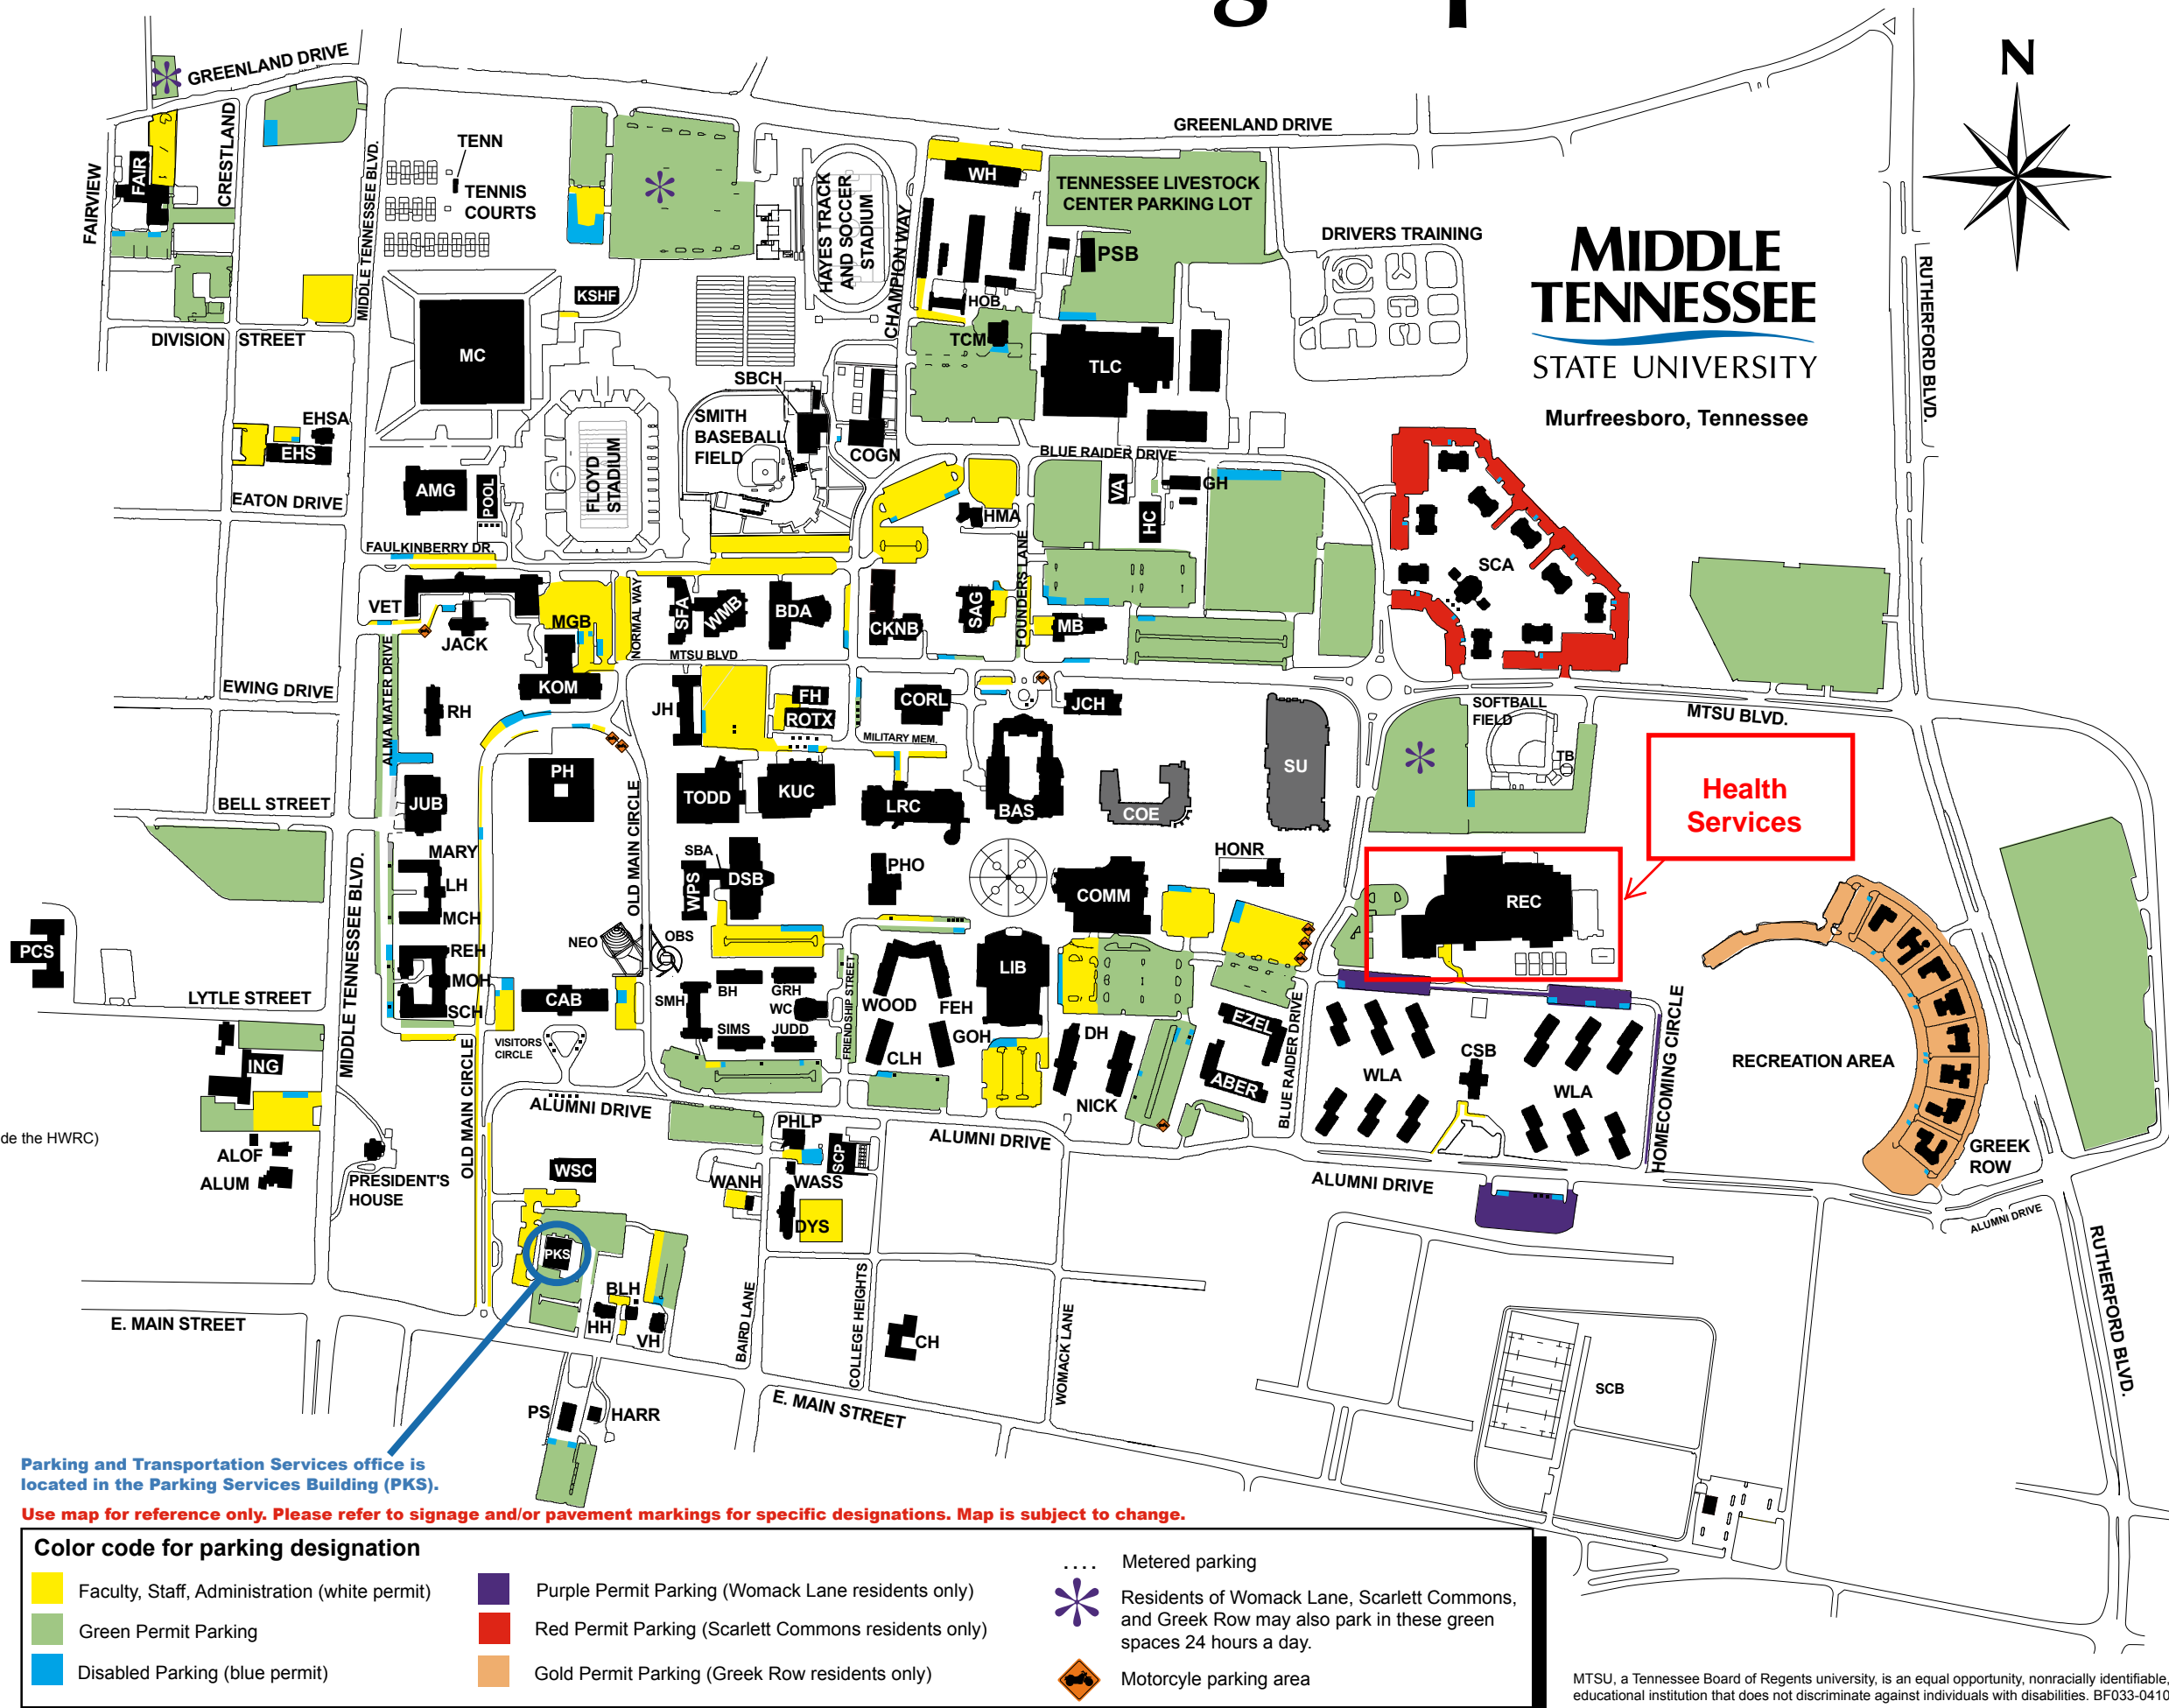

2010-2011 Parking Map

Parking and Transportation Services office is located in the Parking Services Building (PKS).

Use map for reference only. Please refer to signage and/or pavement markings for specific designations. Map is subject to change.

Color code for parking designation

- Faculty, Staff, Administration (white permit)
- Green Permit Parking
- Disabled Parking (blue permit)
- Purple Permit Parking (Womack Lane residents only)
- Red Permit Parking (Scarlett Commons residents only)
- Gold Permit Parking (Greek Row residents only)
- Metered parking
- Residents of Womack Lane, Scarlett Commons, and Greek Row may also park in these green spaces 24 hours a day.
- Motorcycle parking area

MIDDLE TENNESSEE
STATE UNIVERSITY
Murfreesboro, Tennessee

MTSU, a Tennessee Board of Regents university, is an equal opportunity, nonracially identifiable, educational institution that does not discriminate against individuals with disabilities. BF033-0410