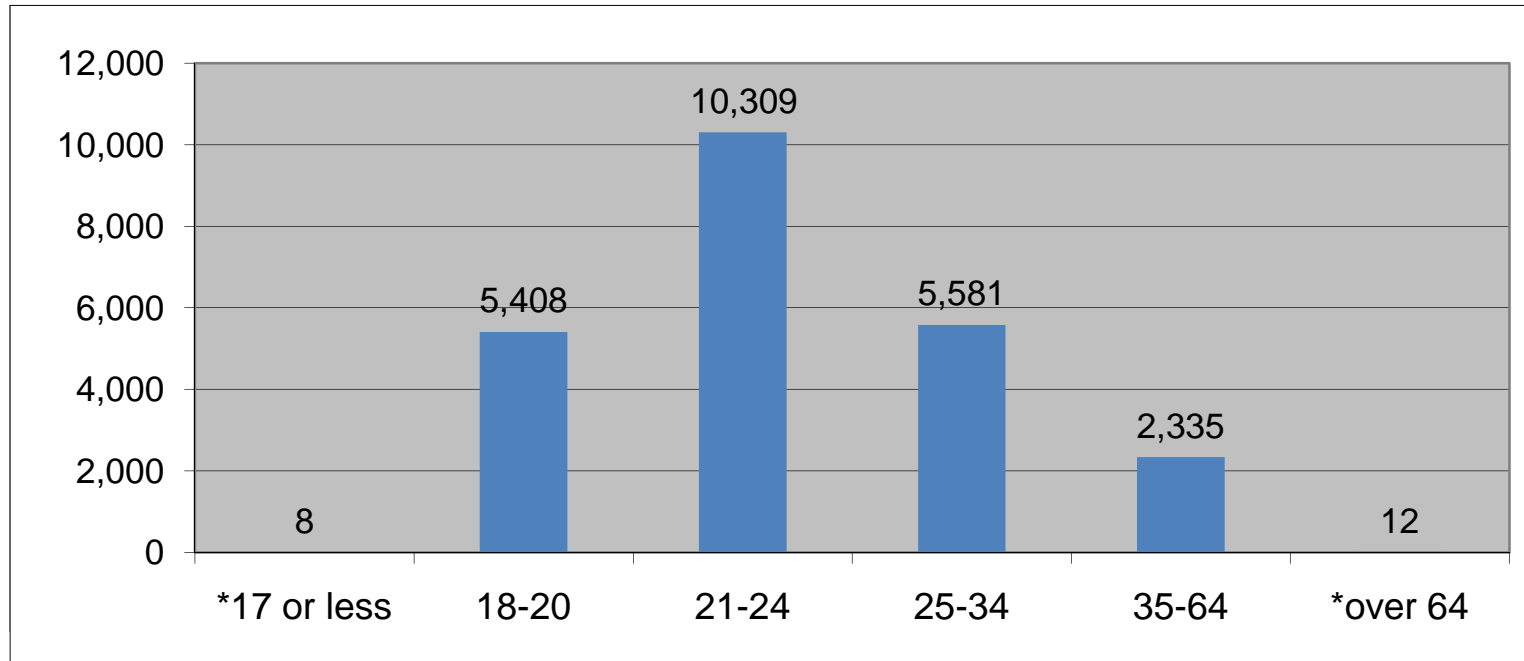

Spring 2010 Headcount by Age

Age	No. Students	Percent
*17 or less	8	0.0
18-20	5,408	22.9
21-24	10,309	43.6
25-34	5,581	23.6
35-64	2,335	9.9
*over 64	12	0.0
Total	23,653	100.0

*Less Than 1%