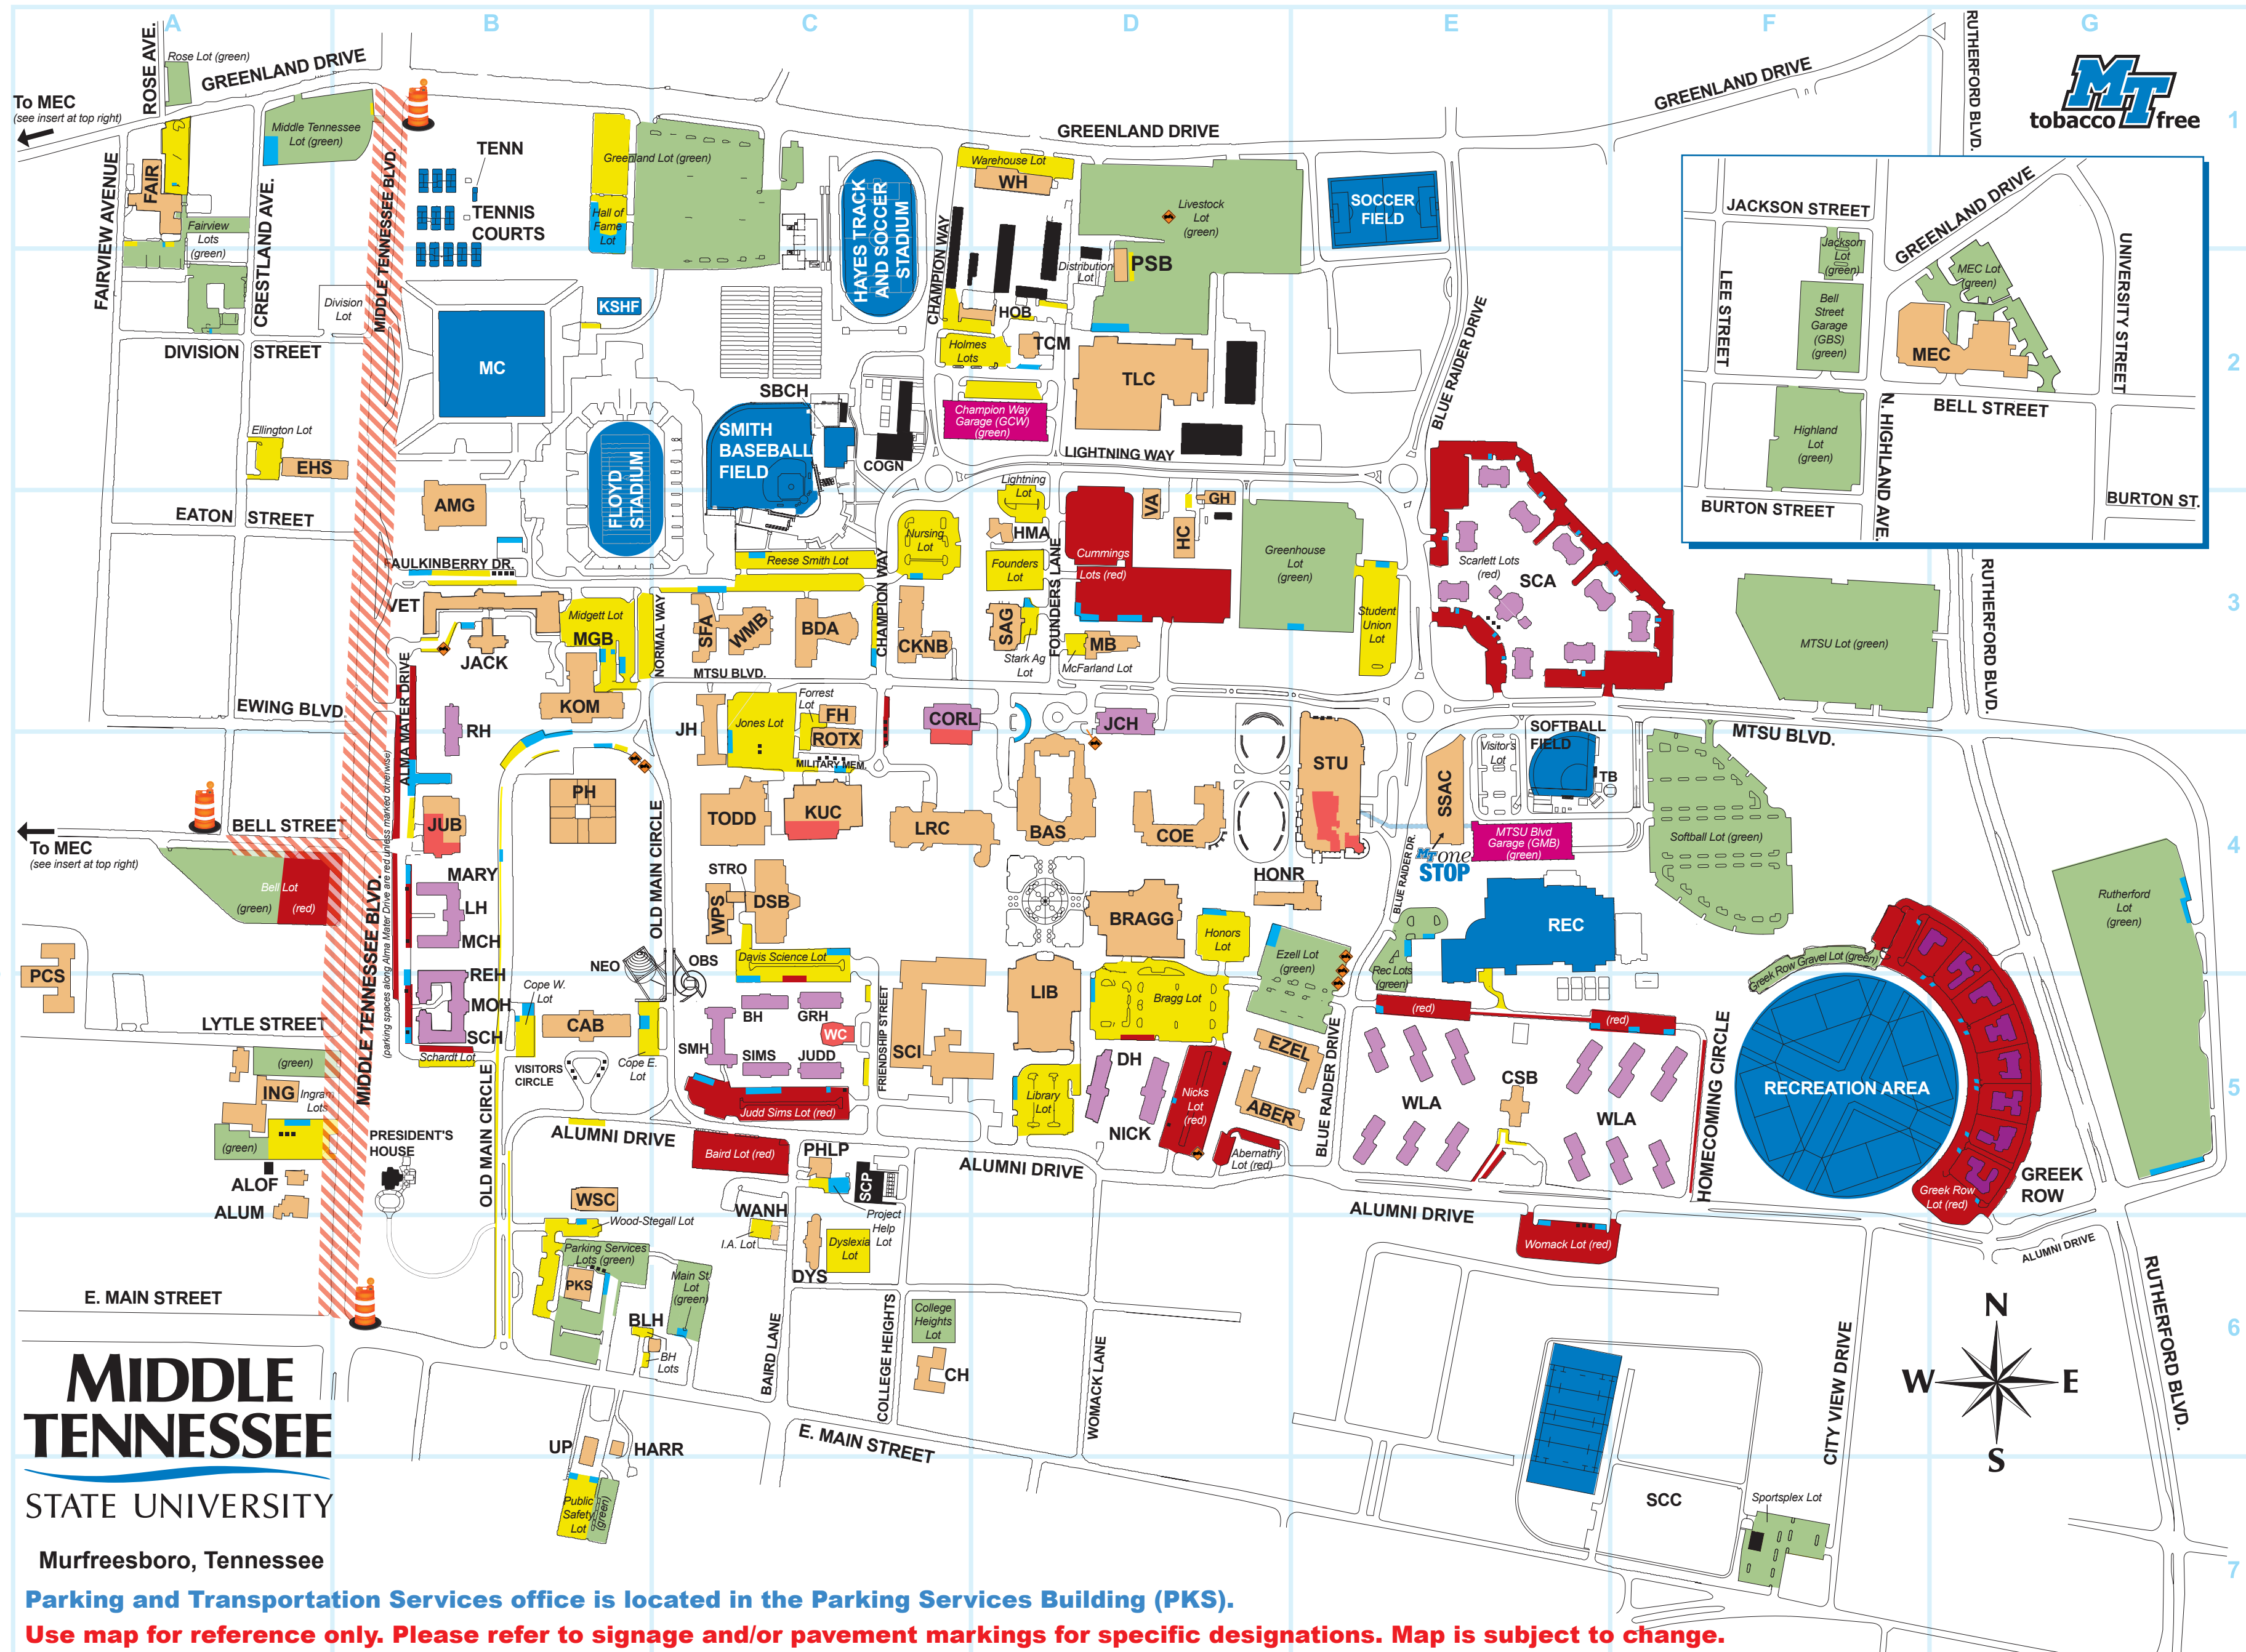

2018-2019 Parking Map

Campus Map Legend (addresses shown are for location only, NOT mailing)

- ABER Abernathy Hall, 1719 Alumni Drive, **D5**
- ALOF Alumni Office, 2263 Middle Tennessee Boulevard, **A5**
- ALUM Alumni House, 2259 Middle Tennessee Boulevard, **A5**
- AMG Alumni Memorial Gym, 2610 Middle Tennessee Boulevard, **B3**
- BAS Business and Aerospace Building, 1642 MTSU Boulevard, **D4**
- BDA Boutwell Dramatic Arts Building, 615 Champion Way, **C3**
- BH Beasley Hall, 323 Friendship Street, **C5**
- BLH TCWNHA (Black House), 1417 East Main Street, **C6**
- BRAGG John Bragg Media and Entertainment Building, 1735 Blue Raider Drive, **D4**
- CAB Cope Administration Building, 315 Visitor's Circle, **B5**
- CH College Heights Building, 1607 East Main Street, **C6**
- CKNB Cason-Kennedy Nursing Building, 610 Champion Way, **C3**
- COE College of Education Building, 1756 MTSU Boulevard, **D4**
- COGN Central Utility Plant/Cogeneration Plant, 729 Champion Way, **C2**
- CORL Corlew Hall, 1634 MTSU Boulevard, **C3**
- CSB Central Services Building (Day Care Center), 1835 Alumni Drive, **E5**
- DH Deere Hall, 1619 Alumni Drive, **D5**
- DSB Davis Science Building, 422 Old Main Circle, **C4**
- DYS Tennessee Center for the Study and Treatment of Dyslexia, 200 North Baird Lane, **C6**
- EHS Ellington Human Sciences Building, 2623 Middle Tennessee Boulevard, **A2**
- EZEL Ezell Hall, 1727 Blue Raider Drive, **D5**
- FAIR Fairview Building, 820 Fairview Avenue, **A1**
- FH Forrest Hall, 543 Champion Way, **C3**
- GH Greenhouse, 1724 Lightning Way, **D3**
- GRH Gracy Hall, 321 Friendship Street, **C5**
- HARR Center for Historic Preservation (Harrison House), 1416 East Main Street, **B6**
- HC Horticulture Facility, 1714 Lightning Way, **D3**
- HMA Housing Maintenance Annex, 657 Founders Lane, **D3**
- HOB Holmes Building (Maintenance Complex), 836 Champion Way, **D2**
- HONR Paul W. Martin Sr. Honors Building, 1737 Blue Raider Drive, **D4**
- ING Sam H. Ingram Building, 2269 Middle Tennessee Boulevard, **A5**
- JACK Tom H. Jackson Building, 628 Alma Mater Drive, **B3**
- JCH Jim Cummings Hall, 1744 MTSU Boulevard, **D3**
- JH Jones Hall, 624 Old Main Circle, **C3**
- JUB James Union Building, 516 Alma Mater Drive, **B4**
- JUDD Judd Hall, 217 Friendship Street, **C5**
- KOM Kirksey Old Main, 612 Old Main Circle, **B3**
- KSHF Emmett and Rose Kennon Sports Hall of Fame, 1320 Greenland Drive, **B2**
- KUC Keathley University Center, 1524 Military Memorial, **C4**
- LH Lyon Hall, 414 Alma Mater Drive, **B4**
- LIB James E. Walker Library, 1611 Alumni Drive, **D5**
- LRC Ned McWherter Learning Resources Center, 1558 Military Memorial, **C4**
- MARY Miss Mary Hall, 414 Alma Mater Drive, **B4**
- MB McFarland Building, 654 Founders Lane, **D3**
- MC Murphy Center, 2650 Middle Tennessee Boulevard, **B2**
- MCH McHenry Hall, 414 Alma Mater Drive, **B4**
- MEC Andrew Woodfin Miller, Sr. Education Center, 503-509 Bell Street, (See inset at top right)
- MGB Midgett Building, 612 Old Main Circle, **B3**
- MOH Monohan Hall, 312 Alma Mater Drive, **B5**
- NEO Naked Eye Observatory, 346 Old Main Circle, **B4**
- NICK Nicks Hall, 1715 Alumni Drive, **D5**
- OBS Observatory, 346 Old Main Circle, **C5**
- PCS Homer Pittard Campus School, 923 East Lytle Street, **A4**
- PH Peck Hall, 537 Old Main Circle, **B4**
- PHLP Project Help, 206 North Baird Lane, **C5**
- PKS Parking Services Building, 1403 East Main Street, **B6**
- PSB Printing Services Building, 1756 Greenland Drive, **D2**
- REC Health, Wellness, and Recreation Center (Health Services located inside the HWRC), 1848 Blue Raider Drive, **E4**
- REH Reynolds Hall, 312 Alma Mater Drive, **B5**
- RH Rutledge Hall, 526 Alma Mater Drive, **B3**
- ROTX ROTC Annex, 531 Champion Way, **C4**
- SAG Stark Agribusiness and Agriscience Center, 651 Founders Lane, **D3**
- SBCH Stephen B. Smith Baseball Clubhouse, 641 Champion Way, **C2**
- SCA Scarlett Commons Apartments 1-9, 1858 MTSU Boulevard, **E3**
- SCC Sports Club Complex, 2111 East Main Street, **F7**
- SCH Schardt Hall, 312 Alma Mater Drive, **B5**
- SCI Science Building, 440 Friendship Street, **C5**
- SCP Satellite Chiller Plant, 215 College Heights, **C5**
- SFA Saunders Fine Arts Building, 629 Normal Way, **C3**
- SIMS Sims Hall, 215 Friendship Street, **C5**
- SL Soils Lab, **C6**
- SMH Smith Hall, 318 Old Main Circle, **C5**
- SSAC Student Services and Admissions Center, 1860 Blue Raider Drive, **E4**
- STRO Strobel Lobby, **C4**
- STU Student Union Building, 1768 MTSU Boulevard, **E4**
- TB Telescope Building, 1852 MTSU Boulevard, **F4**
- TENN Buck Bouldin Tennis Center, 1210 Greenland Drive, **B1**
- TCM Telecommunications Building, 732 Champion Way, **D2**
- TLC Tennessee Livestock Center, 1720 Greenland Drive, **D2**
- TODD Andrew L. Todd Hall, 542 Old Main Circle, **C4**
- UP University Police, 1412 East Main Street, **B6**
- VA Vocational Agriculture, 1704 Lightning Way, **D3**
- VET Voorhies Engineering Technology, 1212 Faulkinberry Drive, **B3**
- WANH Internal Audit (Wansley House), 209 North Baird Lane, **C6**
- WC Woodmore Cybercafe, 319 Friendship Street, **C5**
- WH Warehouse (Maintenance Complex), 1672 Greenland Drive, **D1**
- WLA Womack Lane Apartments A-L, 1815 Alumni Drive, **E5**
- WMB Wright Music Building, 1439 Faulkinberry Drive, **C3**
- WPS Wisner-Patten Science Hall, 422 Old Main Circle, **C4**
- WSC Wood-Stegall Center (Development and University Advancement), 120 Old Main Circle, **B5**