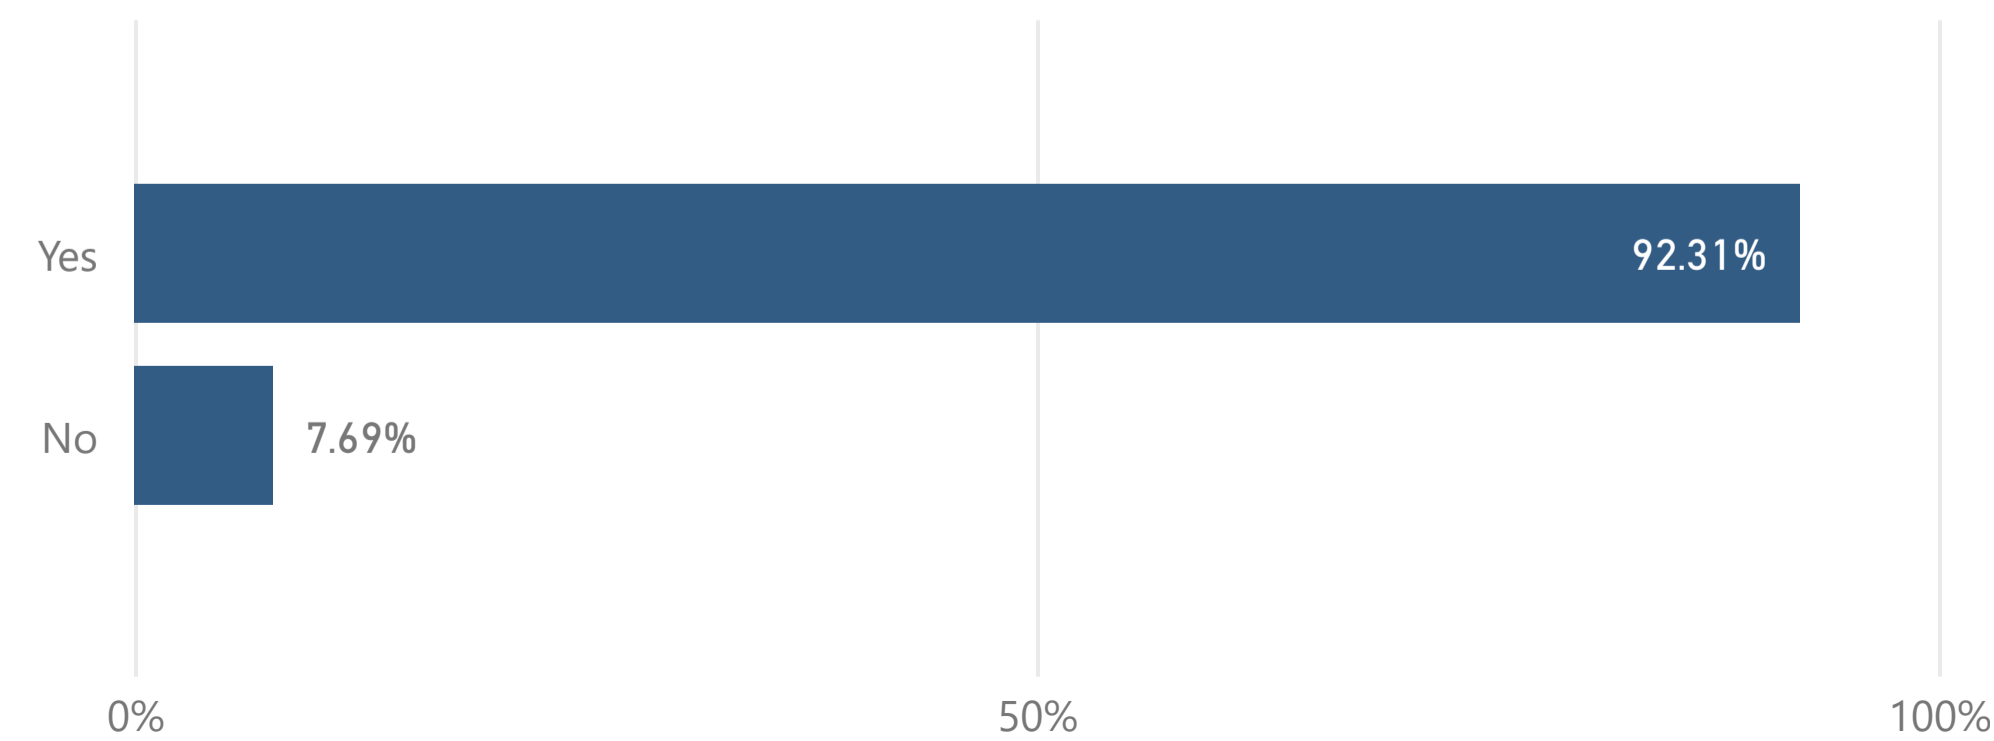

If you could choose your major again, would you choose same one?