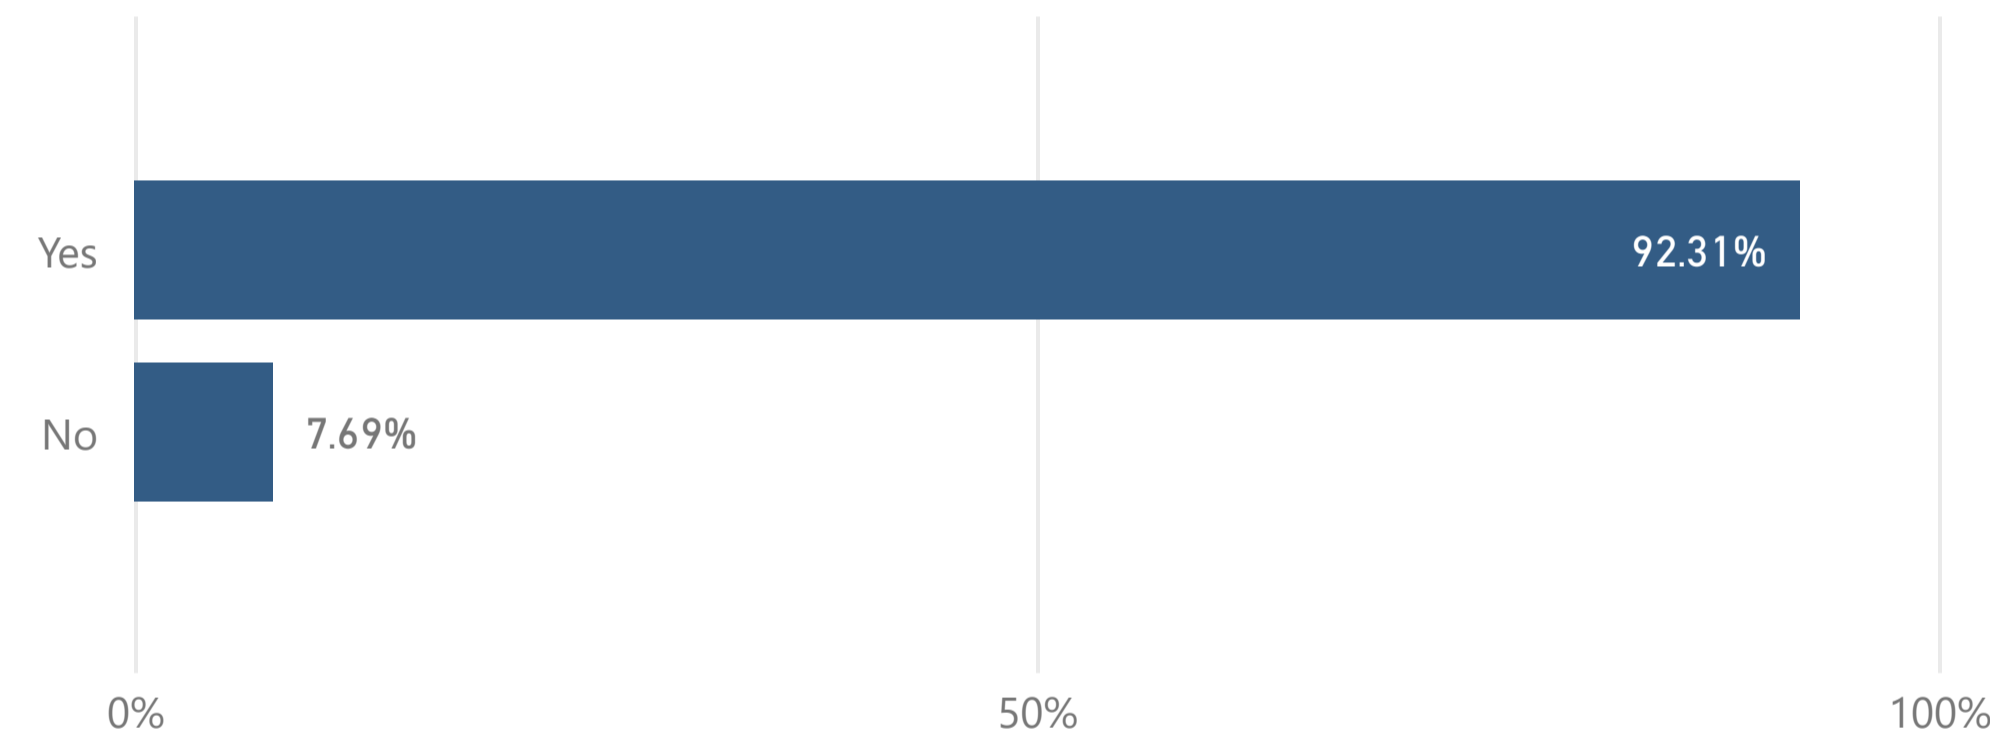

Graduating Senior Survey

[Data Definitions](#) | [About the Data](#)

Academic Year	College	Major	Gender	Race	Age	Citizenship
2020-2021	Business	Entrepreneurship	All	All	All	All

Total Degrees Awarded	Number of Responses	Response Rate
16	13	81.3%

Count of responses may not sum across academic year, if a student delays their graduation.

If you could start college again, would you enroll at MTSU?