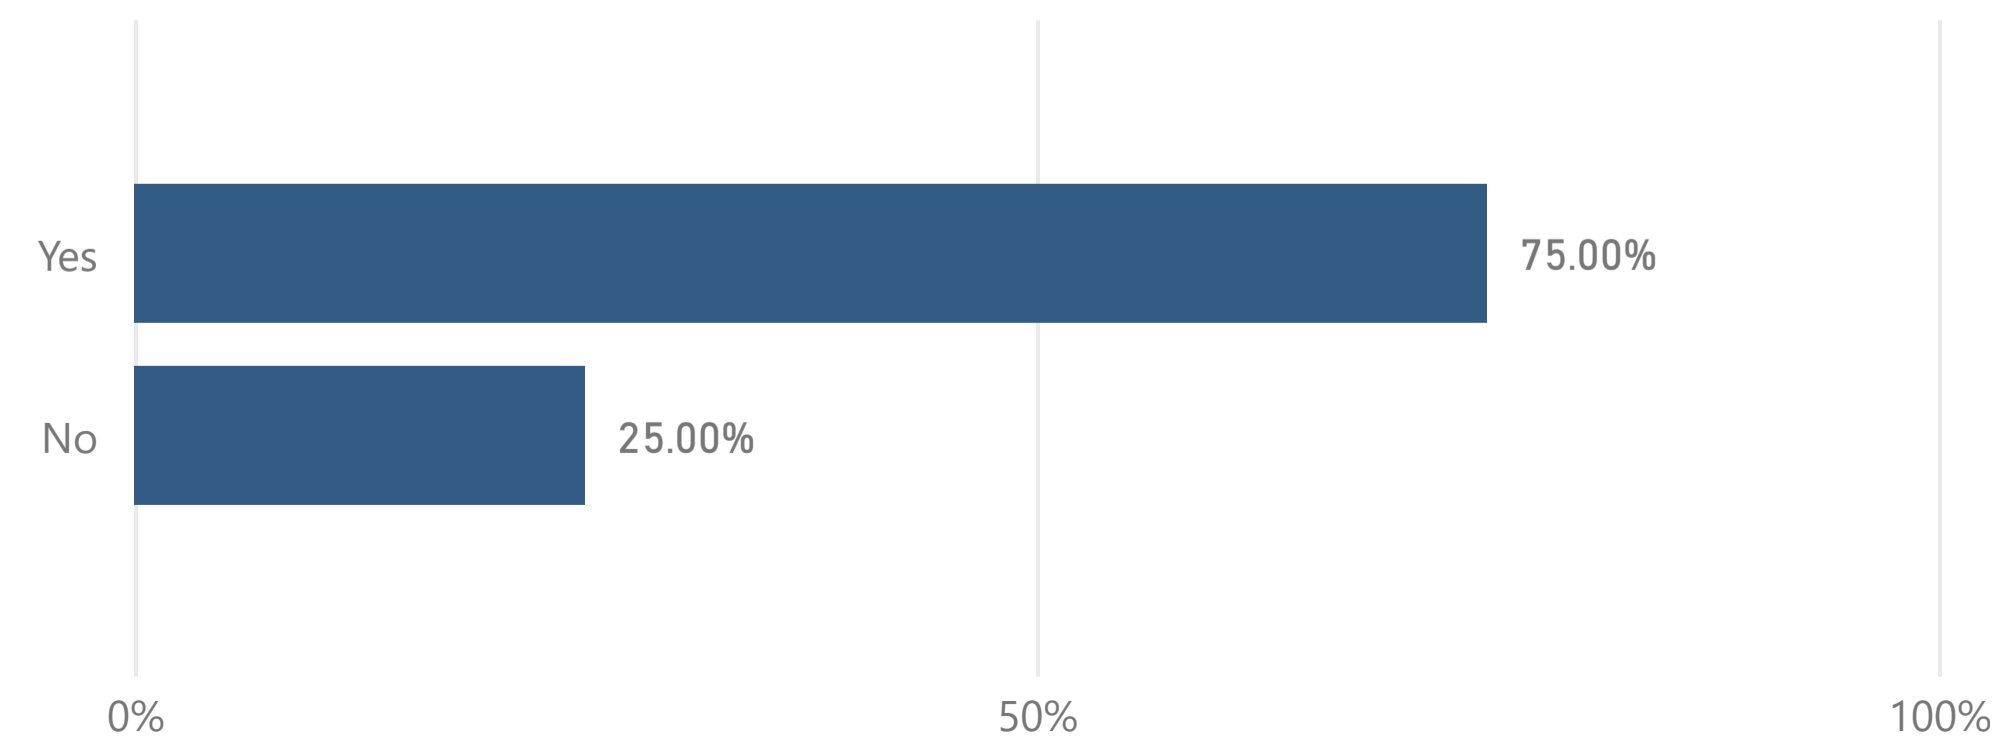

If you could choose your major again, would you choose same one?