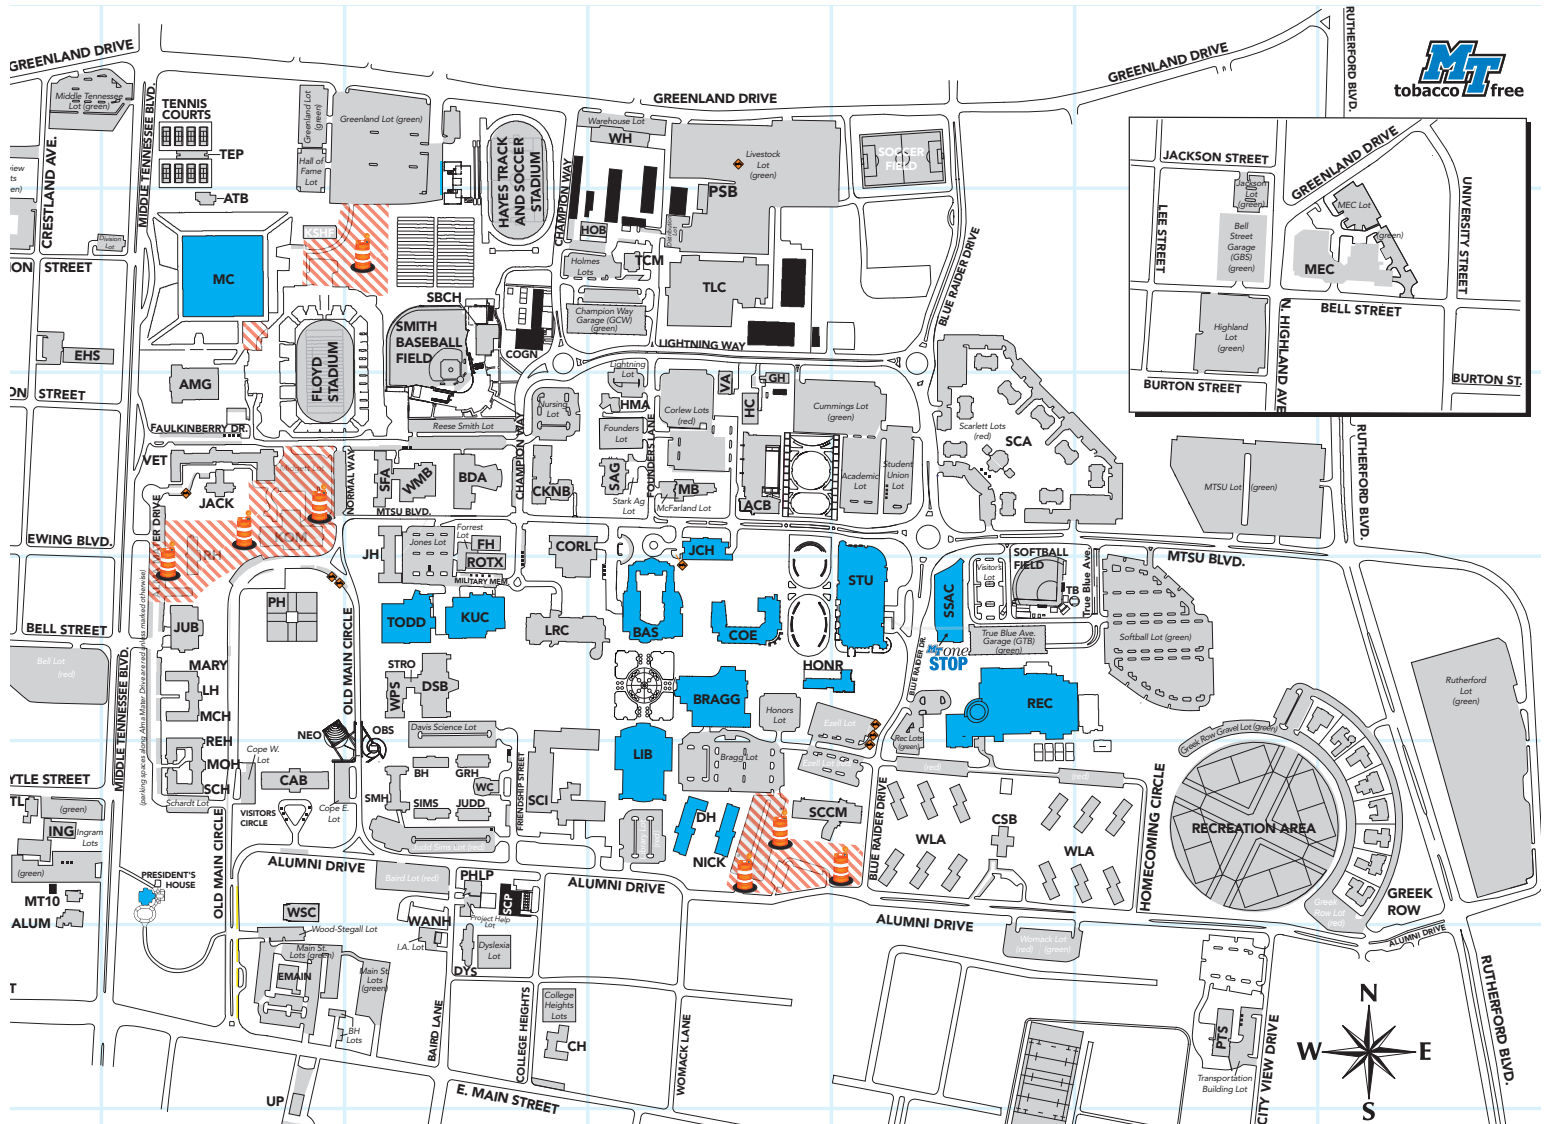

ADMITTED STUDENT DAY SCHEDULE

Student Check-In

8–9 a.m., Student Union Atrium (STU)
Check in, then head up to the second-floor ballroom area to browse booths for Student Success, Research and Sponsored Programs, Study Abroad, and MT Dining.

Lunch

10:30 a.m.–1:30 p.m., Vouchers are provided for students.

Men's Basketball vs. Sam Houston

2 p.m., Murphy Center. Free tickets (up to three per student) can be picked up in the Student Union Atrium between 10 a.m. and 1 p.m.

Revolving Sessions:	Location	9:30 a.m.	10 a.m.	10:30 a.m.	11 a.m.	11:30 a.m.	Noon	12:30 p.m.	1 p.m.
Academic Sessions	see locations on back								
MT One Stop Open	SSAC 210								
Housing Question Drop-In	STU 210								
MT Dining Presentations	STU 221								
CSIL Presentations	STU Parliamentary Room (201)								
Library Tours and Browsing	Library Lobby (LIB)								
Rec Center Tours and Browsing (Counseling and Health Services)	Rec Center Atrium (REC)								
Honors College Presentation and Guided Tour of the Honors College	Honors College								
Honors College Drop-In	Honors College								
Disability and Access Center Drop-In	KUC 107								
Charlie and Hazel Daniels Veterans and Military Family Center Drop-In	KUC 124								

ADMITTED STUDENT DAY MAP

College Academic Sessions, 9:30–10:30 a.m.

- College of Basic and Applied Sciences – STU Ballroom
- College of Business – BAS South Lobby
- College of Behavioral and Health Sciences – ACB lobby
- College of Education – COE Lobby
- College of Liberal Arts – TODD 2nd Floor
- College of Media and Entertainment – BRAGG Lobby
- University College/Undecided – STU Parliamentary Room (201)