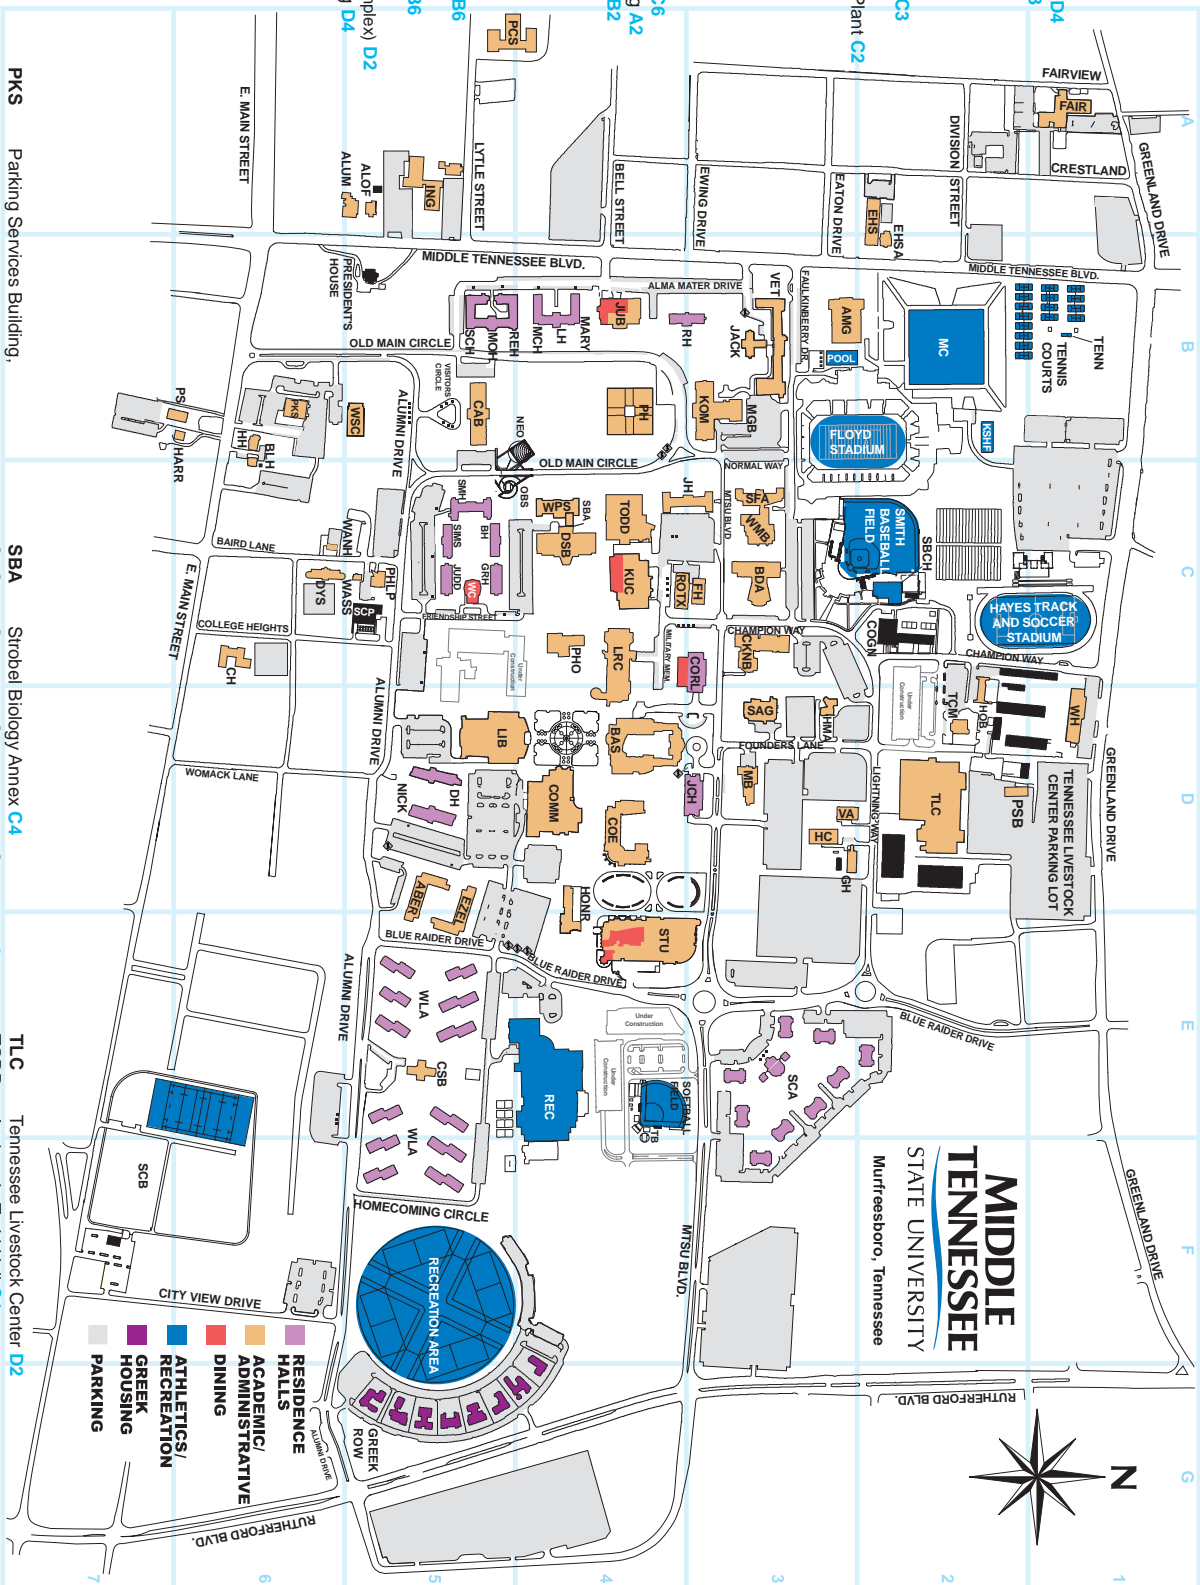

- **PKS** Parking Services Building, 1403 E. Main **B6**
- **POOL** Natatorium **B3**
- **PS** Public Safety, 1412 E. Main Street **B6**
- **PBB** Printing Services Building **D2**
- **REC** Health, Wellness, and Recreation Center **E4**
- **REH** Reynolds Hall **B5**
- **RH** Rutledge Hall **B3**
- **ROTX** ROTC Annex **C4**
- **SAG** Stark Agribusiness and Agriscience Center **D3**

- **SBA** Strobel Biology Annex **C4**
- **SBCH** Stephen B. Smith Baseball Clubhouse **C2**
- **SCA** Scarlet Commons Apartments 1-9 **E3**
- **SCB** Sports Club Complex **F7**
- **SCG** Schardt Hall **B5**
- **SCP** Satellite Chiller Plant **C5**
- **SFA** Saunders Fine Arts Building **C3**
- **SIMS** Sims Hall **C5**
- **SMH** Smith Hall **C5**
- **STU** Student Union Building **E4**
- **TB** Telescope Building **F4**
- **TENN** Buck Boulton Tennis Center **B1**
- **TCM** Telecommunications Building **D2**

- **TLC** Tennessee Livestock Center **D2**
- **TODD** Andrew L. Todd Hall **C4**
- **VA** Vocational Agriculture **D3**
- **VET** Voorlies Engineering Technology **B3**
- **WANH** Internal Audit (Wansley House) **C6**
- **WASS** Budget Office (Wasson House) **C5**
- **WC** Woodmore Cybercafe **C5**
- **WH** Warehouse (Maintenance Complex) **D1**
- **WLA** Womack Lane Apartments A-L **E5**
- **WMB** Wright Music Building **C3**
- **WPS** Wisser-Patten Science Hall **C4**
- **WSC** Wood-Steigall Center (Development and University Relations) **B5**

MIDDLE TENNESSEE STATE UNIVERSITY
Murfreesboro, Tennessee

- ATHLETICS/ RECREATION
- ACADEMIC/ ADMINISTRATIVE
- RESIDENCE HALLS
- DINING
- GREEK HOUSING
- PARKING