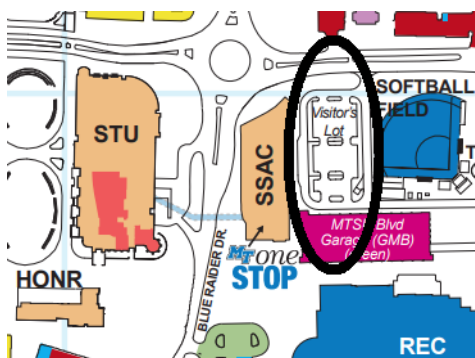

— How We Can Help —
— A Community Dialogue

Monday, Sept. 20, 2021, 3:00 p.m.

MTSU Student Union STU 201

Parking: SSAC Visitor's Lot

Reception to follow

Also, Zoom live:

masks required

<https://us02web.zoom.us/j/3713019570?pwd=ekoxZ0RIN08vRXA3T1V2YVBkMlp2Zz09>