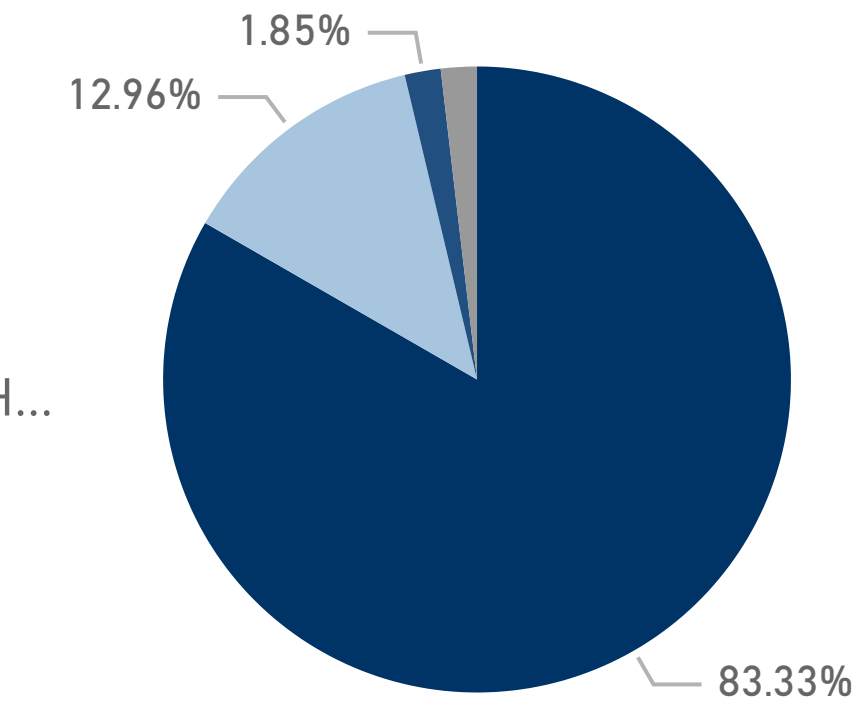

Graduating Senior Survey

[Data Definitions](#) | [About the Data](#)

Academic Year	College	Major	Gender	Race	Age	Citizenship
2020-2021	Behavioral and Hea...	Social Work	All	All	All	All

Total Degrees Awarded	Number of Responses	Response Rate
68	54	79.4%

Count of responses may not sum across academic year, if a student delays their graduation.

If you could start college again, would you enroll at MTSU?

If you could choose your major again, would you choose same one?

- Black or African A...
- Hispanic/Latino
- Other (please spe...
- White

- 24 or under
- 25-30
- 31-35
- 36 or over

- U.S.

- College
- Behavioral and H...