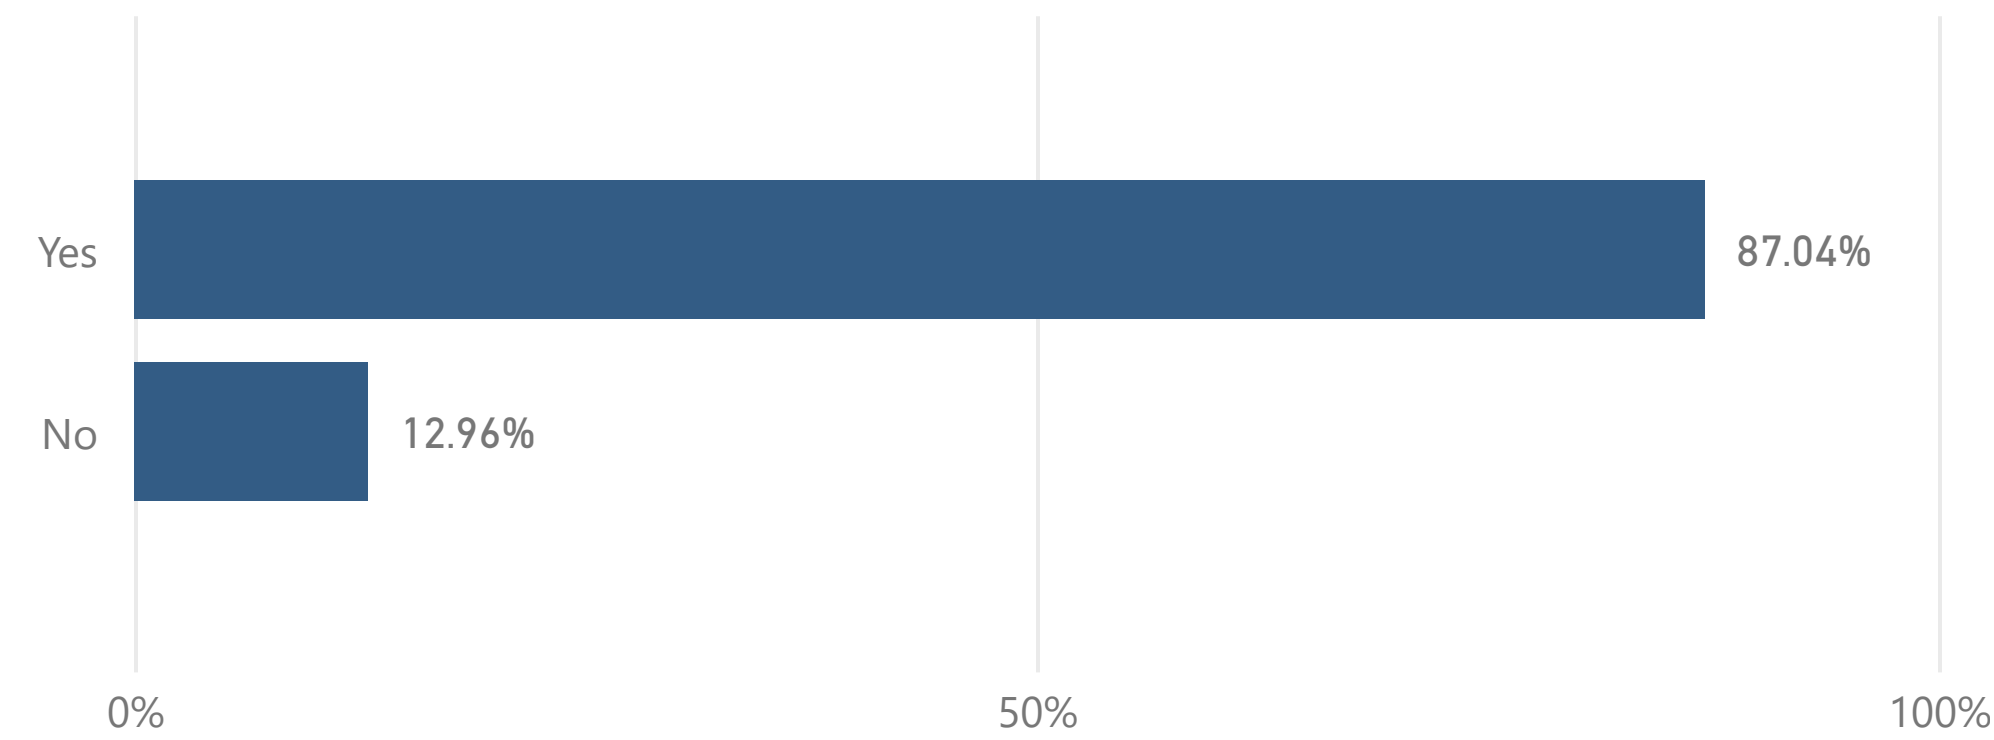

Graduating Senior Survey

[Data Definitions](#) | [About the Data](#)

Academic Year	College	Major	Gender	Race	Age	Citizenship
2020-2021	Behavioral and Hea...	Social Work	All	All	All	All

Total Degrees Awarded	Number of Responses	Response Rate
68	54	79.4%

Count of responses may not sum across academic year, if a student delays their graduation.

If you could start college again, would you enroll at MTSU?

If you could choose your major again, would you choose same one?