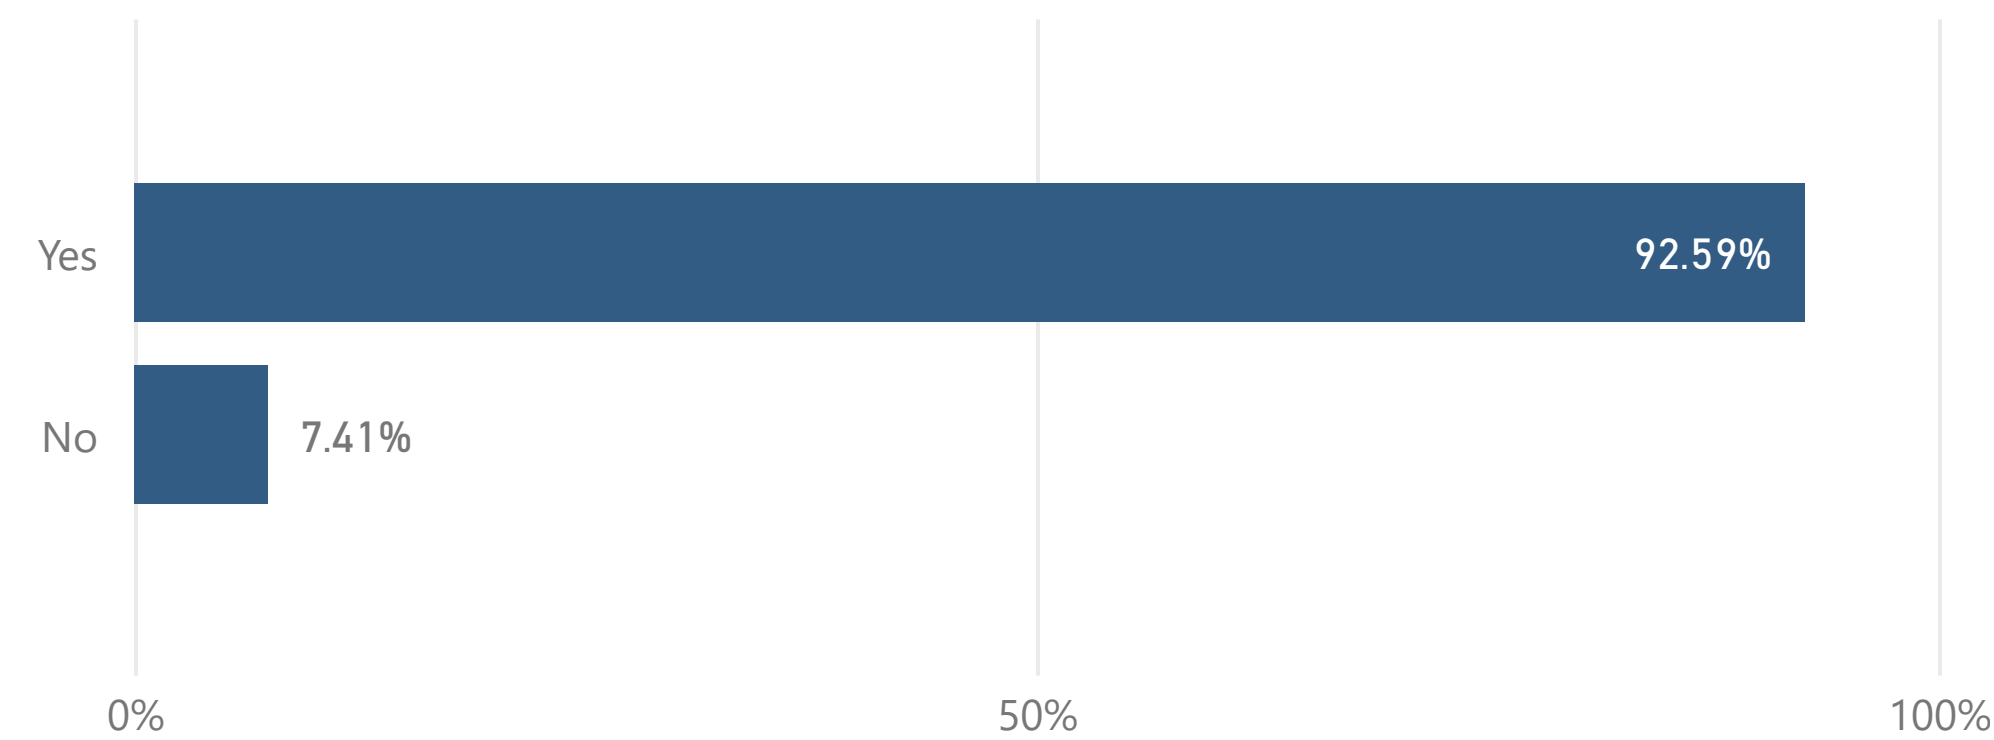

Graduating Senior Survey

[Data Definitions](#) | [About the Data](#)

Academic Year	College	Major	Gender	Race	Age	Citizenship
2020-2021	Behavioral and Hea...	Social Work	All	All	All	All

Total Degrees Awarded	Number of Responses	Response Rate
68	54	79.4%

Count of responses may not sum across academic year, if a student delays their graduation.

If you could start college again, would you enroll at MTSU?

If you could choose your major again, would you choose same one?