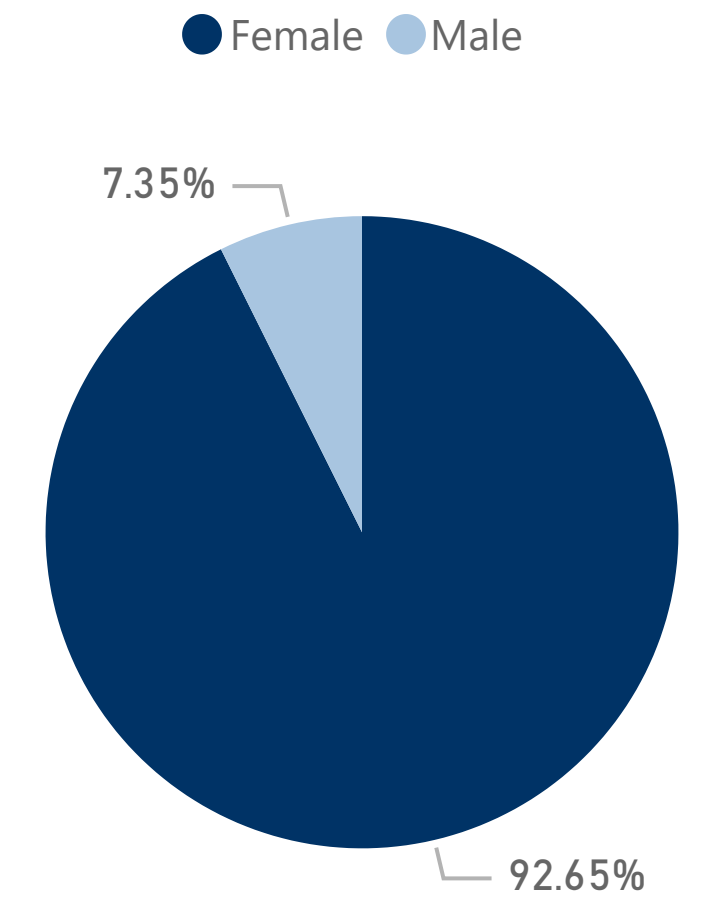

Graduating Senior Survey

[Data Definitions](#) | [About the Data](#)

Academic Year	College	Major	Gender	Race	Age	Citizenship
2020-2021	Behavioral and Hea...	Social Work	All	All	All	All

Total Degrees Awarded	Number of Responses	Response Rate
68	54	79.4%

Count of responses may not sum across academic year, if a student delays their graduation.

If you could start college again, would you enroll at MTSU?

If you could choose your major again, would you choose same one?

- Black or African A...
- Hispanic/Latino
- Other (please spe...
- White

- 24 or under
- 25-30
- 31-35
- 36 or over

- U.S.

- College
- Behavioral and H...