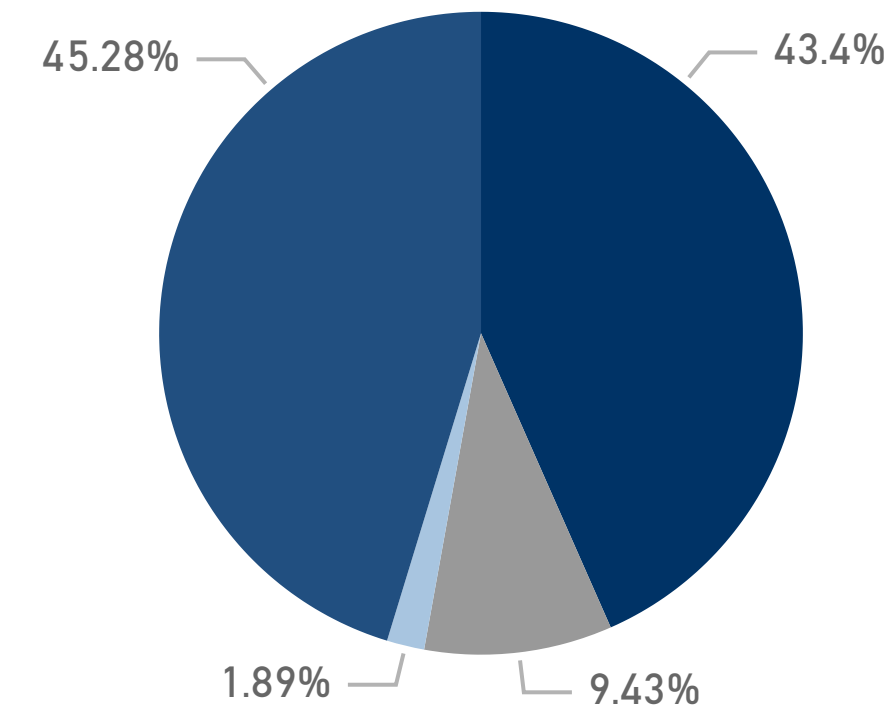

Graduating Senior Survey

[Data Definitions](#) | [About the Data](#)

Academic Year	College	Major	Gender	Race	Age	Citizenship
2020-2021	Behavioral and Hea...	Social Work	All	All	All	All

Total Degrees Awarded	Number of Responses	Response Rate
68	54	79.4%

Count of responses may not sum across academic year, if a student delays their graduation.

If you could start college again, would you enroll at MTSU?

If you could choose your major again, would you choose same one?

- Black or African A...
- Hispanic/Latino
- Other (please spe...
- White

- 24 or under
- 25-30
- 31-35
- 36 or over

- U.S.

- College
- Behavioral and H...